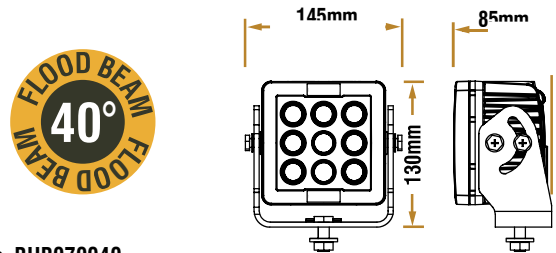

9 BLB050460
6" Square Flood LED Work Light

9 Center Above Radiator Ladder
 Ladder Facing

HITACHI EH1700

- ALL MODELS -

BHB07093065

LEDs	9 x 7W Cree
Light Colour Temp	5700K
Effective Lumens	5734
Raw Lumens	7200
Voltage	9-32V
Amperage	5.26A @ 12V
Wattage	63W

Part No. BHB07093065

BHB070940

LEDs	9 x 7W Cree
Light Colour Temp	5700K
Effective Lumens	5734
Raw Lumens	7200
Voltage	9-32V
Amperage	5.26A @ 12V
Wattage	63W

Part No. BHB070940

BLB050460

LEDs	4 x 3W
Light Colour Temp	5700K
Effective Lumens	950
Raw Lumens	2000
Voltage	9-32V
Amperage	1A @ 12V
Wattage	12W