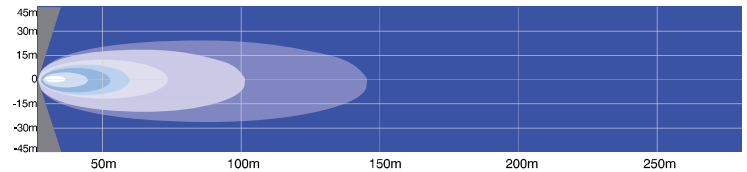

HITACHI EH1700

- ALL MODELS -

BHB07093065

LEDs	9 x 7W Cree
Light Colour Temp	5700K
Effective Lumens	5734
Raw Lumens	7200
Voltage	9-32V
Amperage	5.26A @ 12V
Wattage	63W

BHB070940

LEDs	9 x 7W Cree
Light Colour Temp	5700K
Effective Lumens	5734
Raw Lumens	7200
Voltage	9-32V
Amperage	5.26A @ 12V
Wattage	63W

BLB050460

LEDs	4 x 3W
Light Colour Temp	5700K
Effective Lumens	950
Raw Lumens	2000
Voltage	9-32V
Amperage	1A @ 12V
Wattage	12W