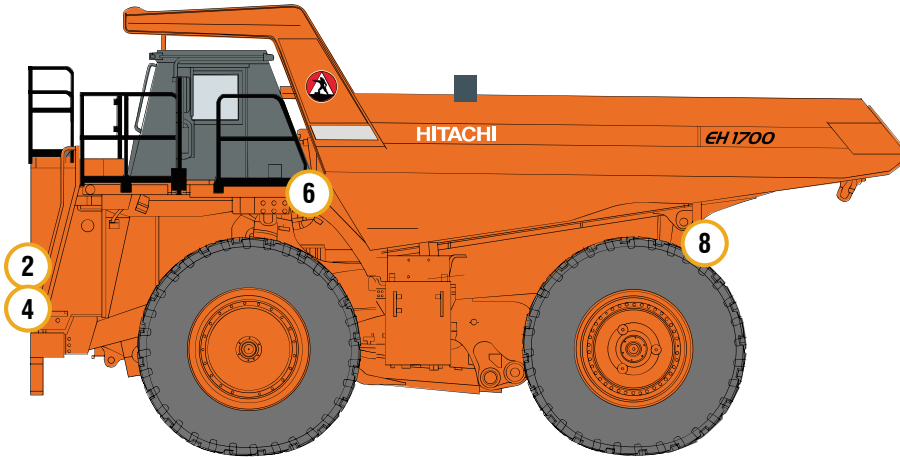

HITACHI EH1700

- ALL MODELS -

1-2 BHB07093065
6" Square Flood LED Work Light

1-2 Left & Right Sides of Radiator
 Forward Facing

3-8 BHB070940
6" Square Flood LED Work Light

3-4 Left & Right Sides of Radiator
 Forward Facing
 5-6 Left & Right Sides of Deck
 Rear Side Facing
 7-8 OE Backup Locations

9 BLB050460
6" Square Flood LED Work Light

9 Center Above Radiator Ladder
 Ladder Facing

HITACHI EH1700

- ALL MODELS -

BHB07093065

LEDs	9 x 7W Cree
Light Colour Temp	5700K
Effective Lumens	5734
Raw Lumens	7200
Voltage	9-32V
Amperage	5.26A @ 12V
Wattage	63W