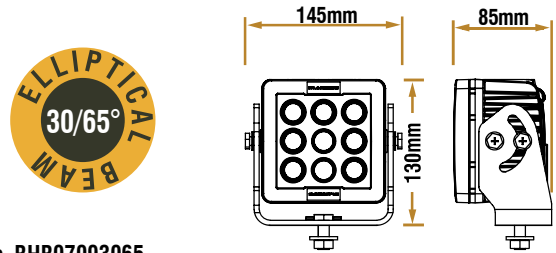

9 BLB050460
6" Square Flood LED Work Light

9 Center Above Radiator Ladder
 Ladder Facing

HITACHI EH1700

- ALL MODELS -

BHB07093065

LEDs	9 x 7W Cree
Light Colour Temp	5700K
Effective Lumens	5734
Raw Lumens	7200
Voltage	9-32V
Amperage	5.26A @ 12V
Wattage	63W

Part No. BHB07093065

BHB070940

LEDs	9 x 7W Cree
Light Colour Temp	5700K
Effective Lumens	5734
Raw Lumens	7200
Voltage	9-32V
Amperage	5.26A @ 12V
Wattage	63W

Part No. BHB070940

BLB050460

LEDs	4 x 3W
Light Colour Temp	5700K
Effective Lumens	950
Raw Lumens	2000
Voltage	9-32V
Amperage	1A @ 12V
Wattage	12W