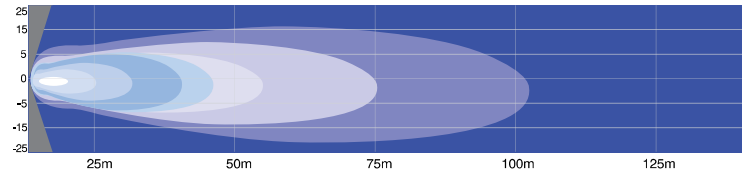

HITACHI EH1700

- ALL MODELS -

BHB07093065

LEDs	9 x 7W Cree
Light Colour Temp	5700K
Effective Lumens	5734
Raw Lumens	7200
Voltage	9-32V
Amperage	5.26A @ 12V
Wattage	63W

BHB070940

LEDs	9 x 7W Cree
Light Colour Temp	5700K
Effective Lumens	5734
Raw Lumens	7200
Voltage	9-32V
Amperage	5.26A @ 12V
Wattage	63W

BLB050460

LEDs	4 x 3W
Light Colour Temp	5700K
Effective Lumens	950
Raw Lumens	2000
Voltage	9-32V
Amperage	1A @ 12V
Wattage	12W