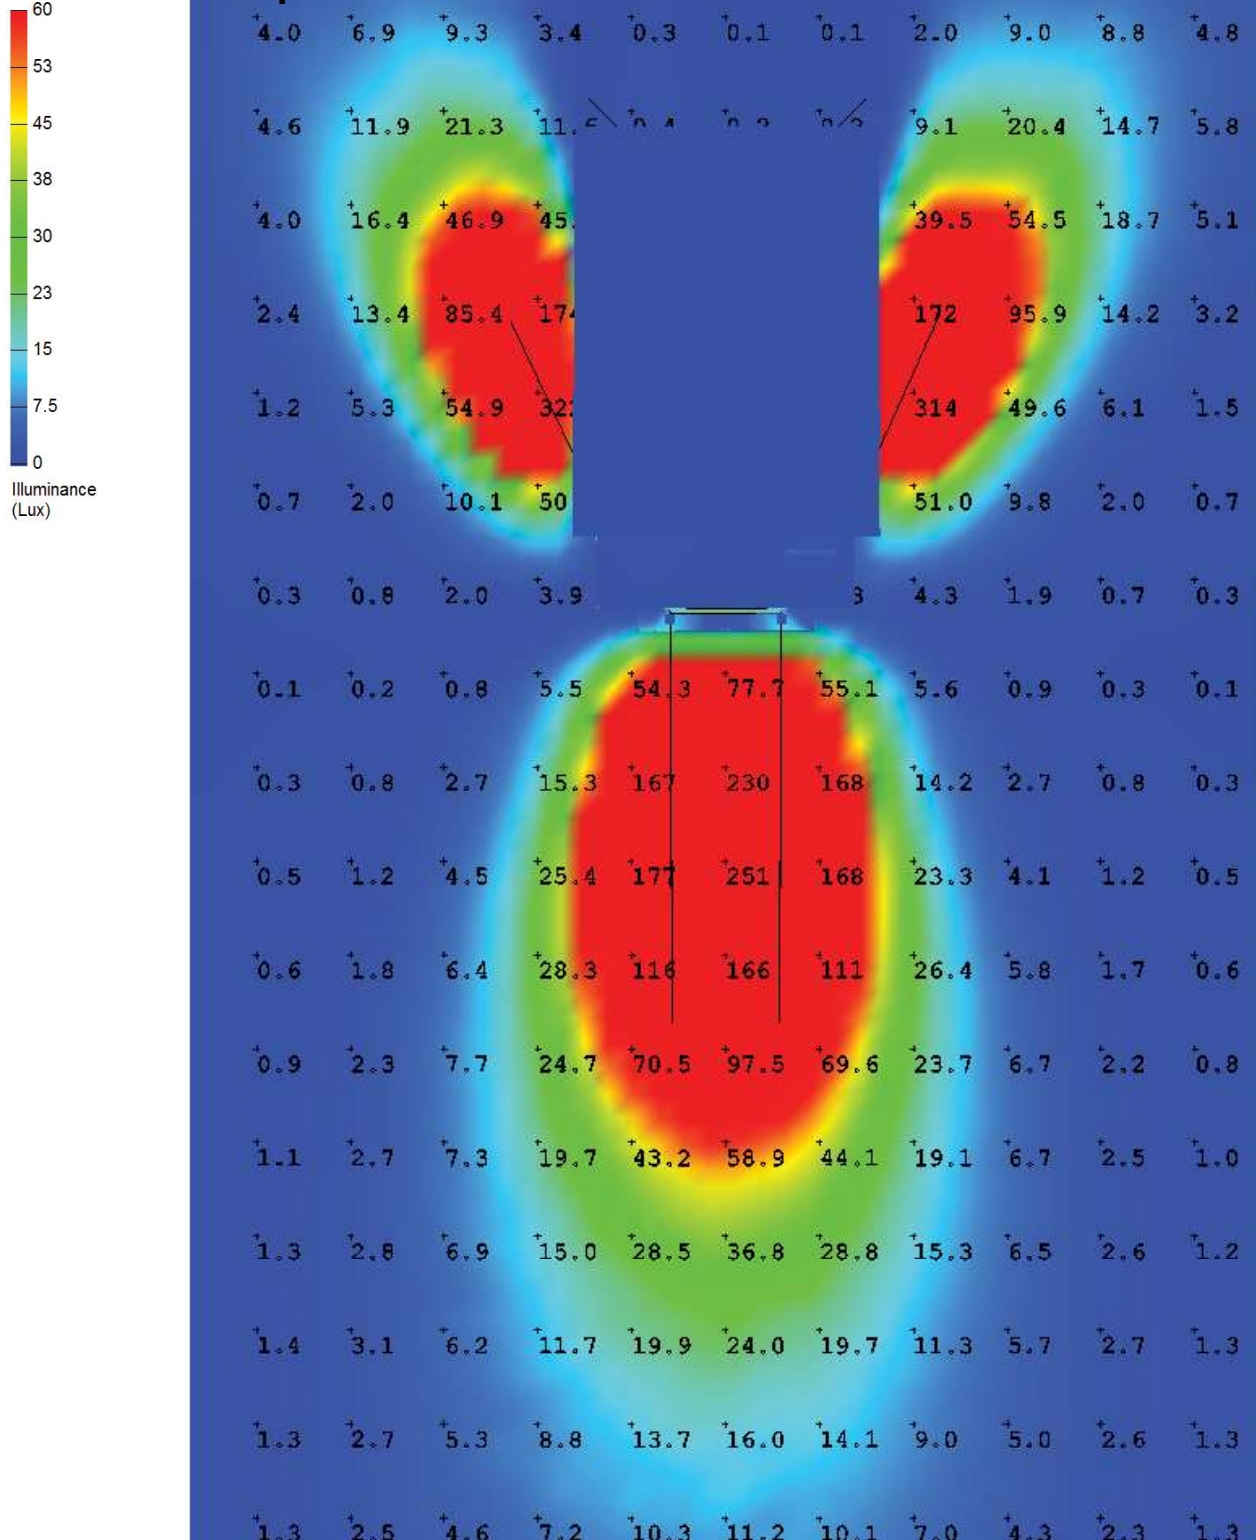

Part No. BLB050460

HITACHI EH1700

- ALL MODELS -

Pseudo Color Top Down

HITACHI EH1700

- ALL MODELS -

Pseudo Color Front View

Pseudo Color Rear View

Pseudo Color Side View

HITACHI EH1700

- ALL MODELS -

Simulation Color Side View

HITACHI EH1700

- ALL MODELS -

Simulation Color Front View

Simulation Color Rear View

Simulation Color Side View