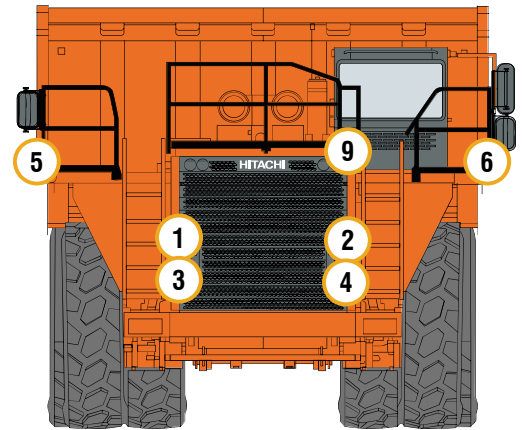

HITACHI EH1700

- ALL MODELS -

1-2 BHB07093065
6" Square Flood LED Work Light

1-2 Left & Right Sides of Radiator
 Forward Facing

3-8 BHB070940
6" Square Flood LED Work Light

3-4 Left & Right Sides of Radiator
 Forward Facing
 5-6 Left & Right Sides of Deck
 Rear Side Facing
 7-8 OE Backup Locations

9 BLB050460
6" Square Flood LED Work Light

9 Center Above Radiator Ladder
 Ladder Facing

HITACHI EH1700

- ALL MODELS -

BHB07093065

LEDs	9 x 7W Cree
Light Colour Temp	5700K
Effective Lumens	5734
Raw Lumens	7200
Voltage	9-32V
Amperage	5.26A @ 12V
Wattage	63W