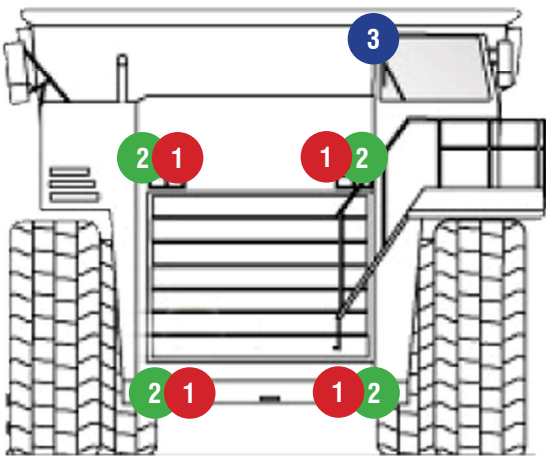

LIEBHERR T262

- ALL MODELS -

1 MIL-SP520
4" Square Spot LED Work Light

- 2x Left & Right Top of Radiator Grill Forward Facing
- 2x Left & Right Bottom of Radiator Forward Facing

2 MIL-SP540
4" Square Flood LED Work Light

- 2x Left & Right Top of Radiator Forward Facing
- 2x Left & Right Bottom of Radiator Forward Facing
- 2x Left and Right Sides of Platform Side Facing
- 2x OEM Tail Lights

3 DURA-M460
2" Round Flood LED Pod

- 1x Front Right of Cabin Deck Facing
- 2x Top of Both Front Ladders