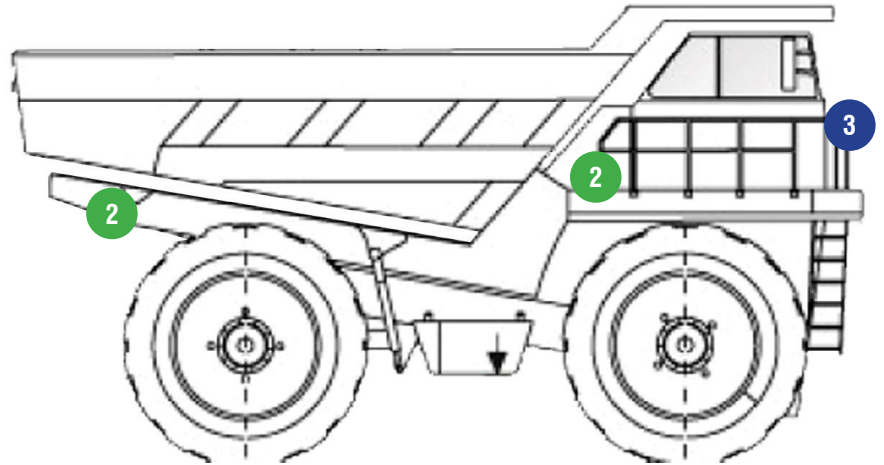

LIEBHERR T262

- ALL MODELS -

1 MIL-SP520
4" Square Spot LED Work Light

- 2x Left & Right Top of Radiator Grill Forward Facing
- 2x Left & Right Bottom of Radiator Forward Facing

2 MIL-SP540
4" Square Flood LED Work Light

- 2x Left & Right Top of Radiator Forward Facing
- 2x Left & Right Bottom of Radiator Forward Facing
- 2x Left and Right Sides of Platform Side Facing
- 2x OEM Tail Lights

3 DURA-M460
2" Round Flood LED Pod