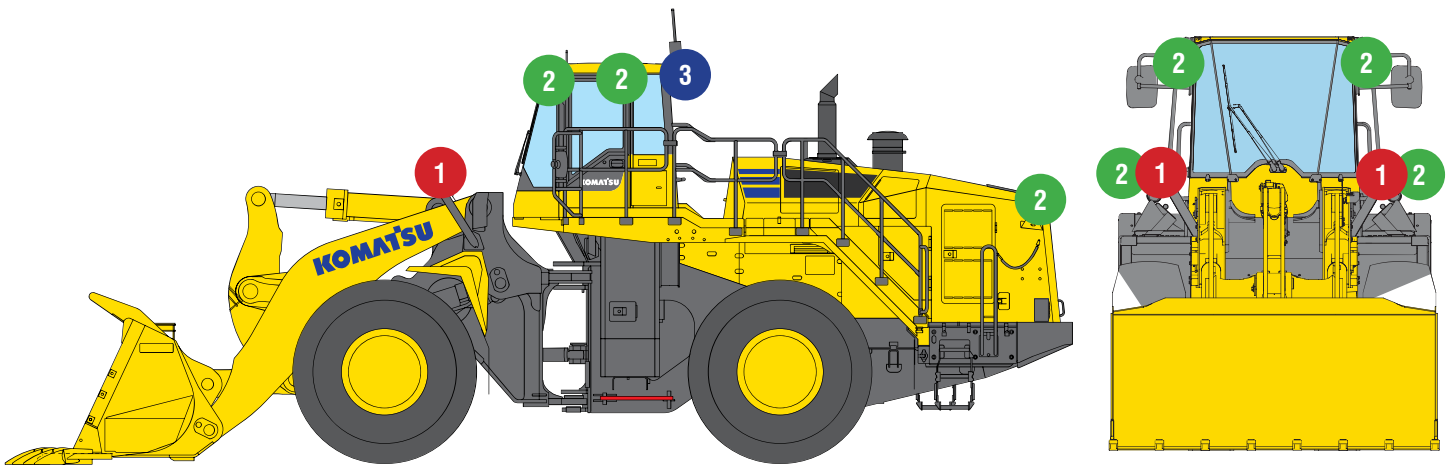

KOMATSU WA900

- ALL MODELS -

1 RXP12E3065T

5" Wide Elliptical LED Work Light

2x Left & Right of Hydraulics Inner Forward Facing

2 RXP1260T

5" Wide Flood LED Work Light

2x Left & Right Front Top of Cabin Forward Facing
 2x Left & Right Rear Top of Cabin Rear Side Facing
 2x Left & Right of Hydraulics Inner Forward Facing
 2x Left and Right Rear Chassis

3 DURA-M460

2" Round Flood LED Pod

2x Rear Left & Right of Cabin Deck Facing