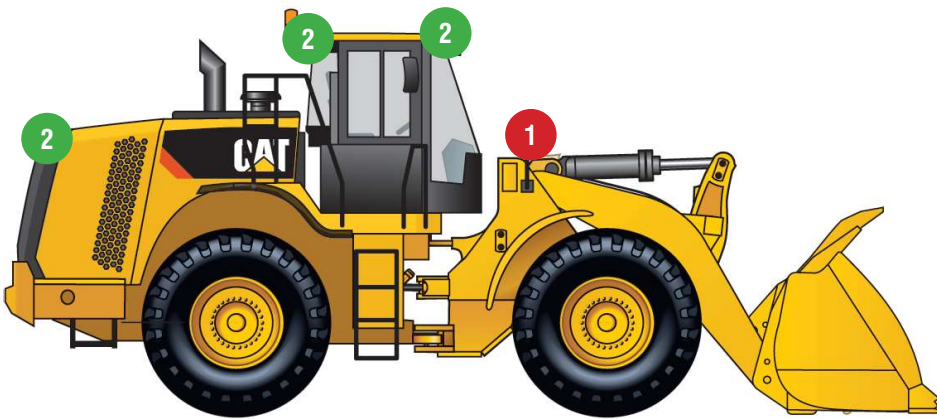

CATERPILLAR 986

- ALL MODELS -

1 RXP12E3065T

5" Wide Elliptical LED Work Light

2x Left & Right of Hydraulics
Forward Facing

2 RXP1260T

5" Wide Flood LED Work Light

2x Left & Right Front Top of Cabin
Forward Facing
2x Left & Right Rear Top of Cabin
Rear Side Facing
2x Left and Right Rear Chassis
Rear Facing