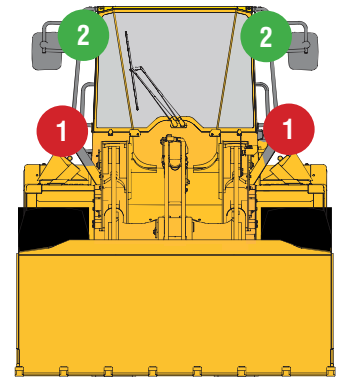

CATERPILLAR 986

- ALL MODELS -

1 RXP12E3065T

5" Wide Elliptical LED Work Light

2x Left & Right of Hydraulics
Forward Facing

2 RXP1260T

5" Wide Flood LED Work Light

2x Left & Right Front Top of Cabin
Forward Facing
2x Left & Right Rear Top of Cabin
Rear Side Facing
2x Left and Right Rear Chassis
Rear Facing