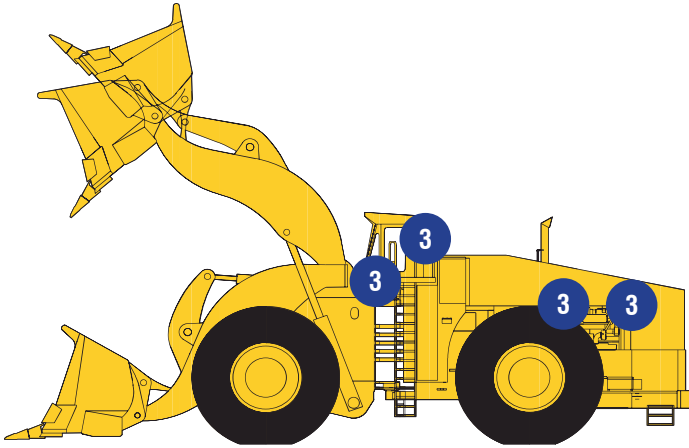

LeTourneau L1350

- ALL MODELS -

1 RXP123065T

6" Wide Flood LED Work Light

- 2x Left and Right Hydraulic Forward Facing
- 2x Middle Fixture on Left & Right POD Forward Facing

2 RXP1260T

6" Wide Flood LED Work Light

- 4x Inner and Outer Lights on Hydraulic Forward Facing
- 2x Top Front of Cabin Forward Facing
- 2x Top Back of Cabin Deck Facing
- 2x Tail Lights on Left & Right Side

3 DURA-M460

3" Square Flood LED Work Light

- 1x Rear of Operators Cabin Ladder Facing
- 2x Lower Access Facing (Left Side)