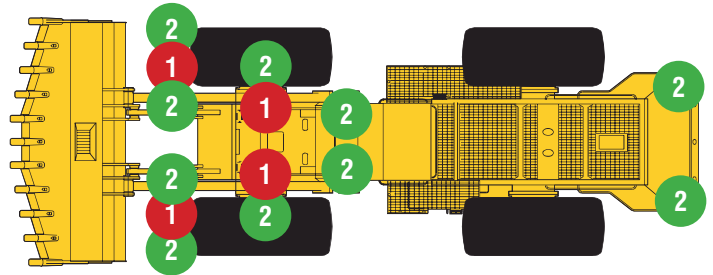

LeTourneau L1350

- ALL MODELS -

1 RXP123065T

6" Wide Flood LED Work Light

- 2x Left and Right Hydraulic Forward Facing
- 2x Middle Fixture on Left & Right POD Forward Facing

2 RXP1260T

6" Wide Flood LED Work Light

- 4x Inner and Outer Lights on Hydraulic Forward Facing
- 2x Top Front of Cabin Forward Facing
- 2x Top Back of Cabin Deck Facing
- 2x Tail Lights on Left & Right Side

3 DURA-M460

3" Square Flood LED Work Light