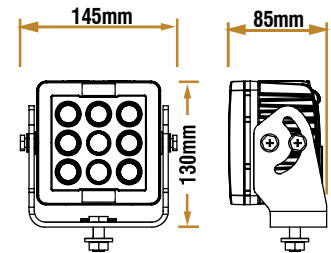

CATERPILLAR 988

- ALL MODELS -

1-2 BHB070925

7" Square Flood LED Work Light

1&2 Left & Right of Hydraulics
Forward Facing

3-8 BHB070960

7" Square Flood LED Work Light

3&4 Left & Right Front Top of Cabin
Forward Facing
5&6 Left & Right Rear Top of Cabin
Rear Side Facing
7&8 Left and Right Rear Chassis
Rear Facing

CATERPILLAR 988

- ALL MODELS -

BHB070925

LEDs	9 x 7W Cree
Light Colour Temp	5700K
Effective Lumens	5734
Raw Lumens	7200
Voltage	9-32V
Amperage	5.26A @ 12V
Wattage	63W

Part No. BHB070925

BHB070960

LEDs	9 x 7W Cree
Light Colour Temp	5700K
Effective Lumens	5734
Raw Lumens	7200
Voltage	9-32V
Amperage	5.26A @ 12V
Wattage	63W