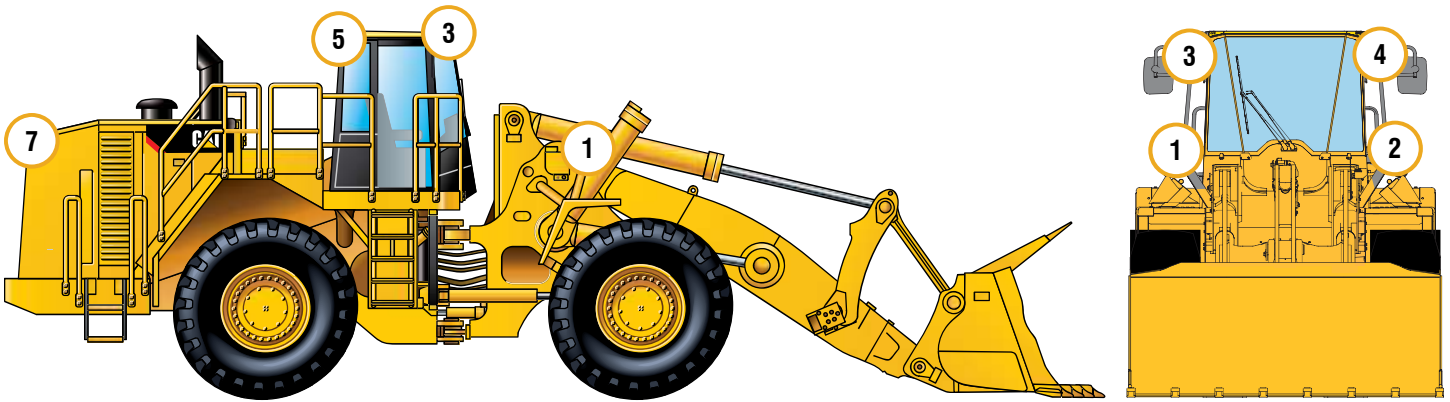

CATERPILLAR 988

- ALL MODELS -

1-2 BHB070925

7" Square Flood LED Work Light

1&2 Left & Right of Hydraulics
Forward Facing

3-8 BHB070960

7" Square Flood LED Work Light

3&4 Left & Right Front Top of Cabin
Forward Facing
5&6 Left & Right Rear Top of Cabin
Rear Side Facing
7&8 Left and Right Rear Chassis
Rear Facing

CATERPILLAR 988

- ALL MODELS -

BHB070925

LEDs	9 x 7W Cree
Light Colour Temp	5700K
Effective Lumens	5734
Raw Lumens	7200
Voltage	9-32V
Amperage	5.26A @ 12V
Wattage	63W

Part No. BHB070925

BHB070960

LEDs	9 x 7W Cree
Light Colour Temp	5700K
Effective Lumens	5734
Raw Lumens	7200
Voltage	9-32V
Amperage	5.26A @ 12V
Wattage	63W