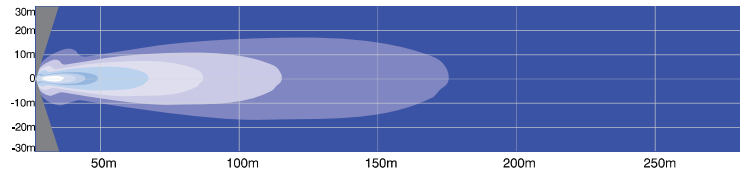

CATERPILLAR 988

- ALL MODELS -

BHB070925

LEDs	9 x 7W Cree
Light Colour Temp	5700K
Effective Lumens	5734
Raw Lumens	7200
Voltage	9-32V
Amperage	5.26A @ 12V
Wattage	63W

Part No. BHB070925

BHB070960

LEDs	9 x 7W Cree
Light Colour Temp	5700K
Effective Lumens	5734
Raw Lumens	7200
Voltage	9-32V
Amperage	5.26A @ 12V
Wattage	63W