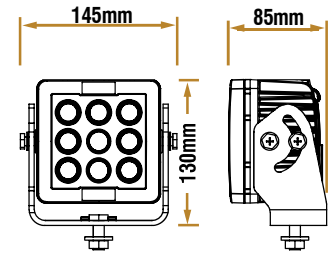

CATERPILLAR 988

- ALL MODELS -

1-2 BHB070925

7" Square Flood LED Work Light

1&2 Left & Right of Hydraulics
Forward Facing

3-8 BHB070960

7" Square Flood LED Work Light

3&4 Left & Right Front Top of Cabin
Forward Facing
5&6 Left & Right Rear Top of Cabin
Rear Side Facing
7&8 Left and Right Rear Chassis
Rear Facing

CATERPILLAR 988

- ALL MODELS -

BHB070925

LEDs	9 x 7W Cree
Light Colour Temp	5700K
Effective Lumens	5734
Raw Lumens	7200
Voltage	9-32V
Amperage	5.26A @ 12V
Wattage	63W

Part No. BHB070925

BHB070960

LEDs	9 x 7W Cree
Light Colour Temp	5700K
Effective Lumens	5734
Raw Lumens	7200
Voltage	9-32V
Amperage	5.26A @ 12V
Wattage	63W