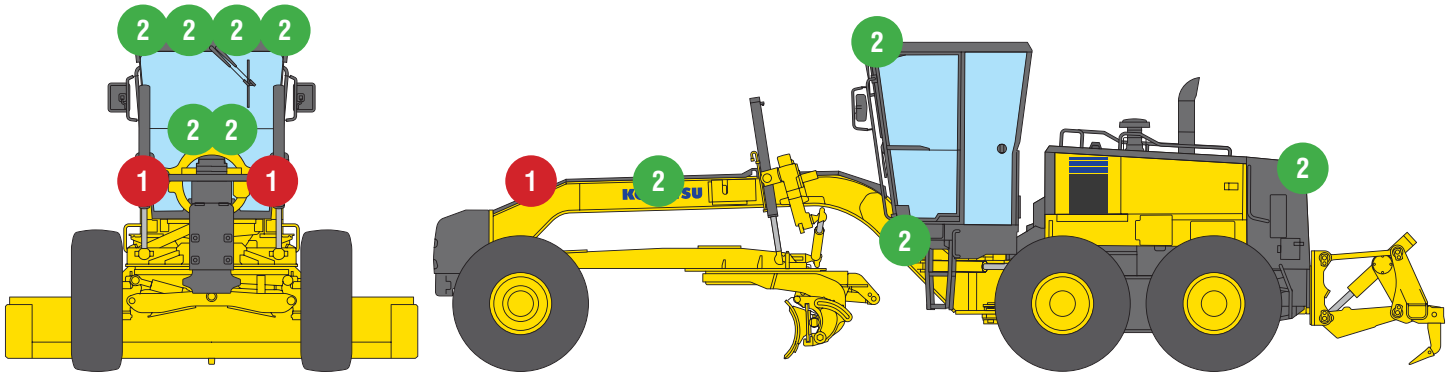

KOMATSU GD655

- ALL MODELS -

1 SP520

**6" Square Elliptical
LED Work Light**

Right & Left of Hydraulics
Forward Facing

2 SP540

**6" Square Flood LED
Work Light**

Right & Left Above Blades
Side Facing
Left & Right Steps
Forward Side Facing
4 Lights Top Front of Cab
Forward Facing
Left & Right Tail Lights