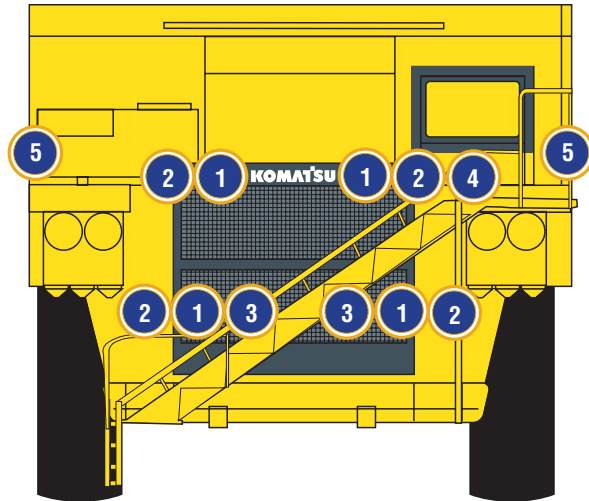

6 KOM-TLA

TAIL LIGHT REPLACEMENT RETROFITS OEM TAILLIGHTS

1 Kit
Rear Facing