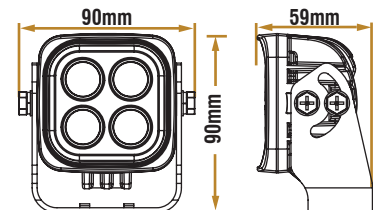

Part No. BLB050460

KOMATSU 930

Pseudo Color Top Down

KOMATSU 930

Pseudo Color Front View

Pseudo Color Rear View

Pseudo Color Side View

KOMATSU 930