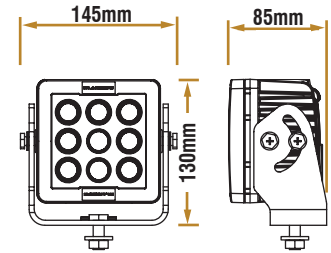

1 Kit
Rear Facing

KOMATSU 930

BHB07093065KOM

| | |
|-------------------|-------------|
| LEDs | 9 x 7W Cree |
| Light Colour Temp | 5700K |
| Effective Lumens | 5734 |
| Raw Lumens | 7200 |
| Voltage | 9-32V |
| Amperage | 5.26A @ 12V |
| Wattage | 63W |