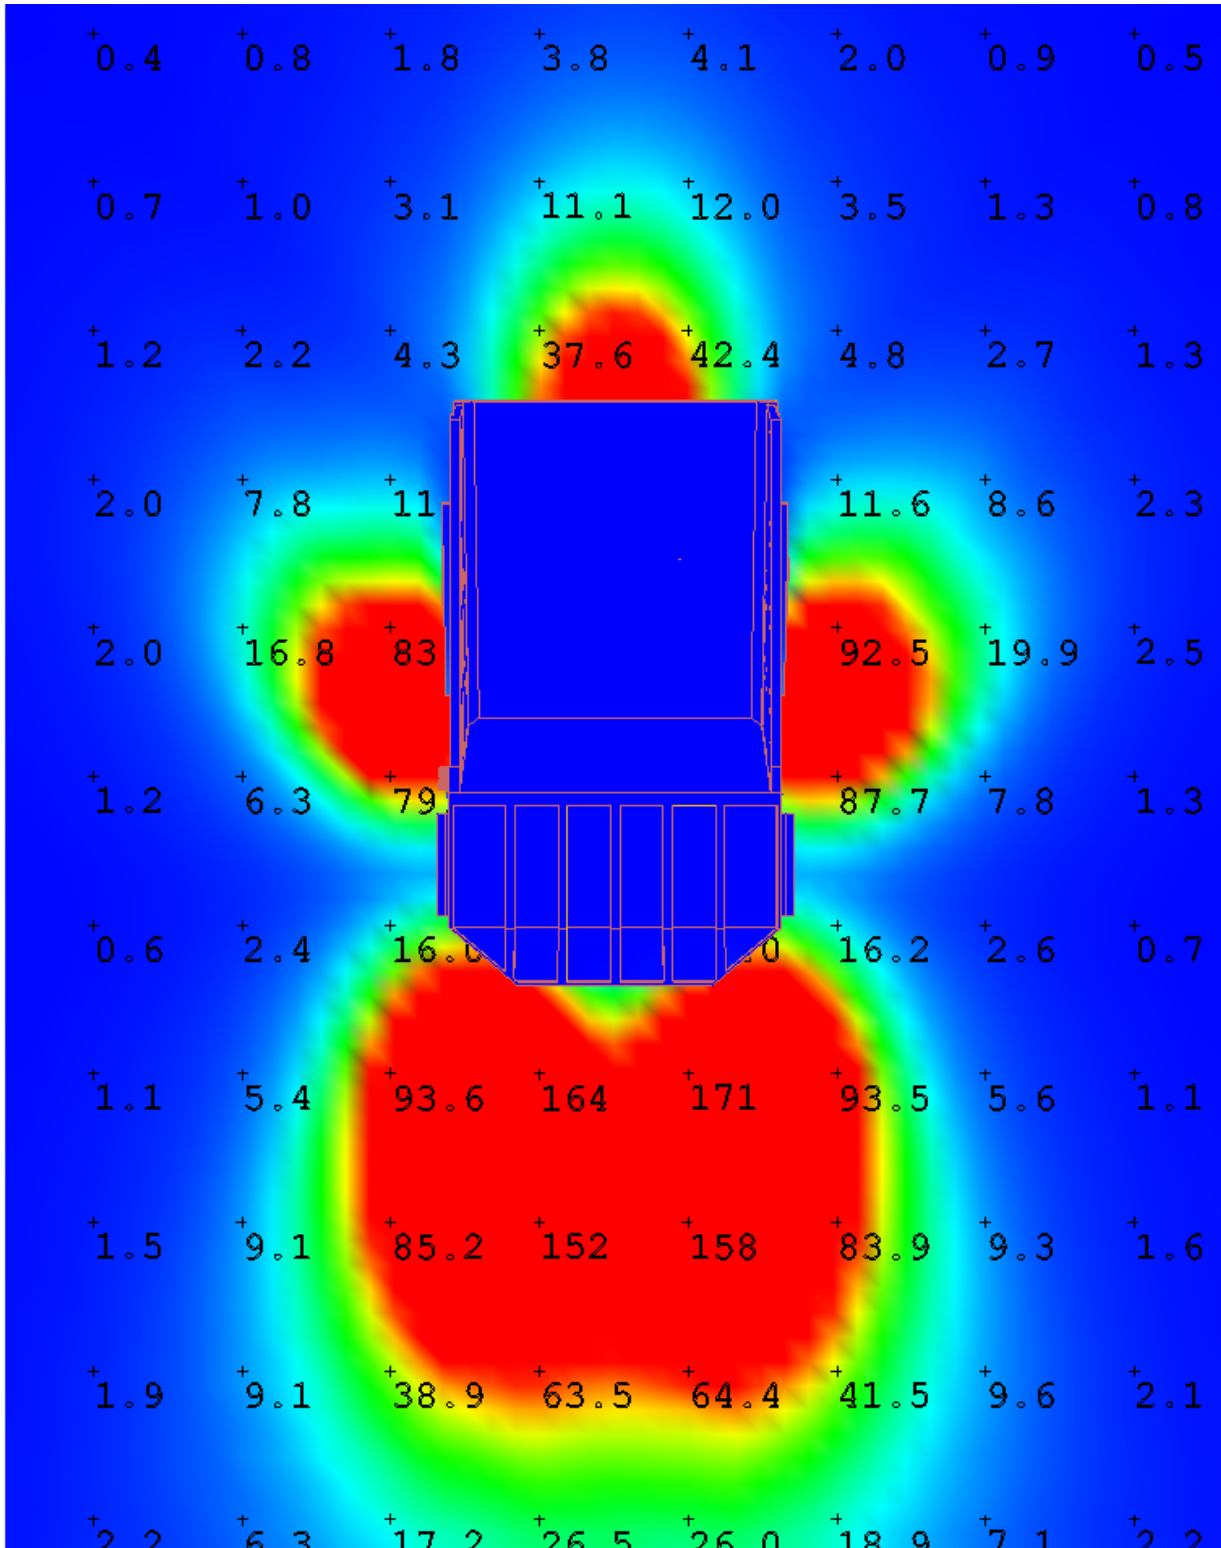

Part No. BLB050460

KOMATSU 930

Pseudo Color Top Down

KOMATSU 930

Pseudo Color Front View

Pseudo Color Rear View

Pseudo Color Side View

KOMATSU 930