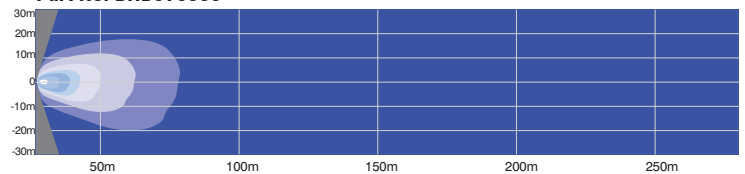

Part No. BHB070960