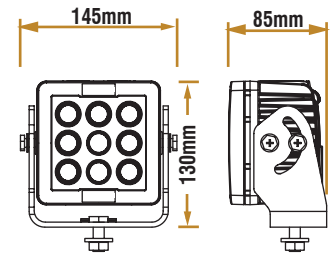

BHB070960KOM

LEDs	9 x 7W Cree
Light Colour Temp	5700K
Effective Lumens	5734
Raw Lumens	7200
Voltage	9-32V
Amperage	5.26A @ 12V
Wattage	63W