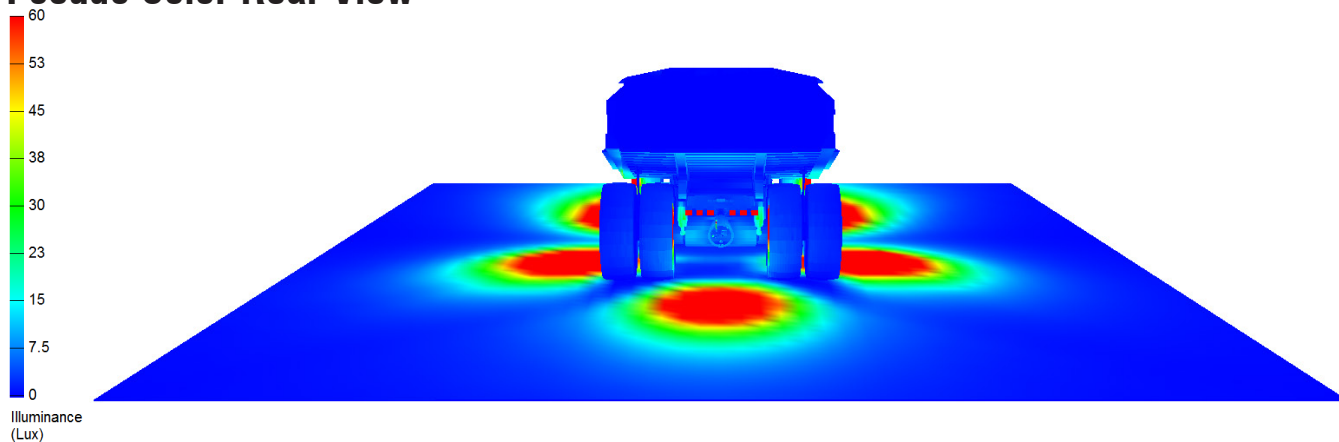

Part No. BLB050460

KOMATSU 930

Pseudo Color Top Down

KOMATSU 930

Pseudo Color Front View

Pseudo Color Rear View

Pseudo Color Side View

KOMATSU 930

Simulation Color Side View

KOMATSU 930

Simulation Color Front View

Simulation Color Rear View

Simulation Color Side View