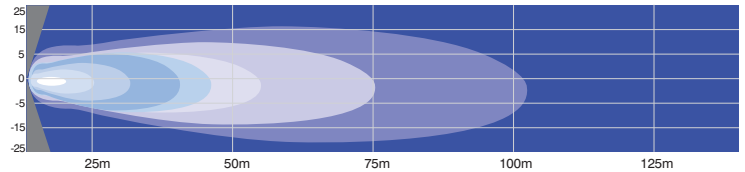

Part No. BHB07093065