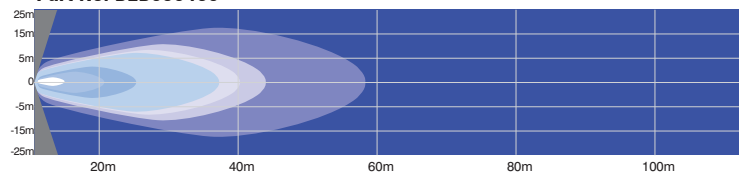

Part No. BLB050460