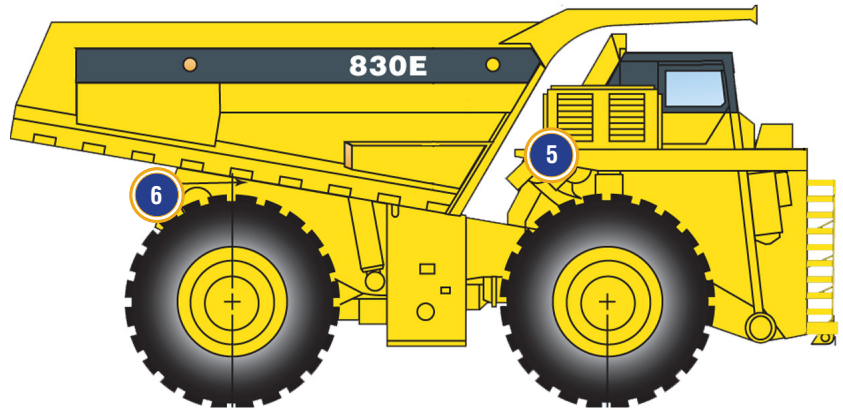

6 KOM-TLA

TAIL LIGHT REPLACEMENT RETROFITS OEM TAILLIGHTS

1 Kit
Rear Facing