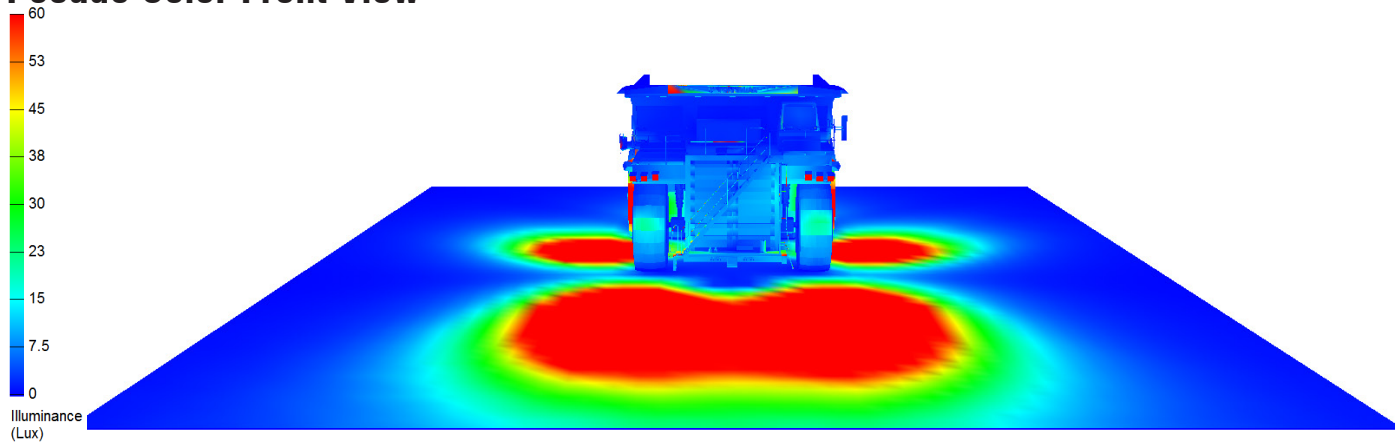

Part No. BLB050460

KOMATSU 930

Pseudo Color Top Down

KOMATSU 930

Pseudo Color Front View

Pseudo Color Rear View

Pseudo Color Side View

KOMATSU 930

Simulation Color Side View

KOMATSU 930

Simulation Color Front View

Simulation Color Rear View

Simulation Color Side View