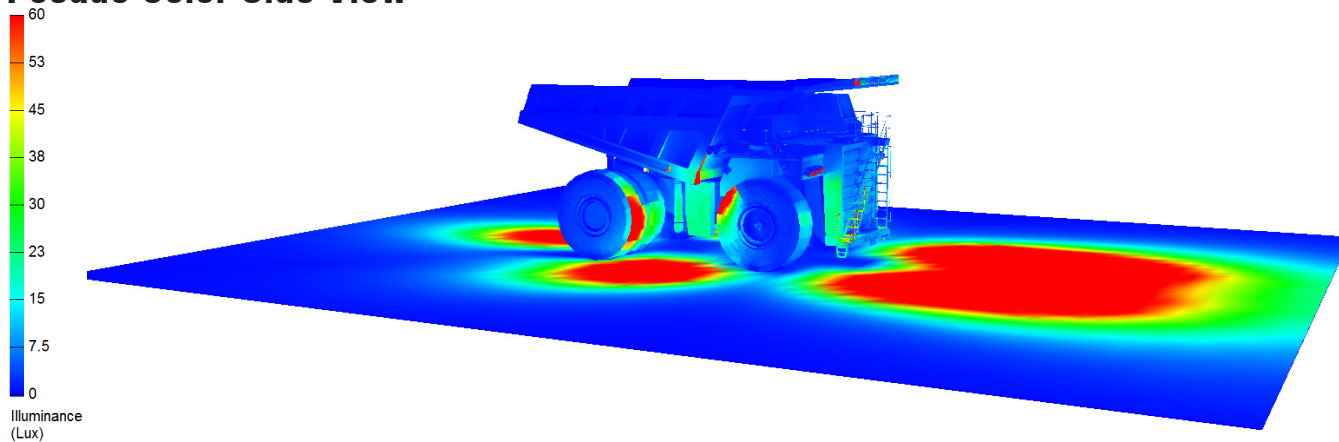

Part No. BLB050460

KOMATSU 930

Pseudo Color Top Down

KOMATSU 930

Pseudo Color Front View

Pseudo Color Rear View

Pseudo Color Side View

KOMATSU 930

Simulation Color Side View

KOMATSU 930

Simulation Color Front View

Simulation Color Rear View

Simulation Color Side View