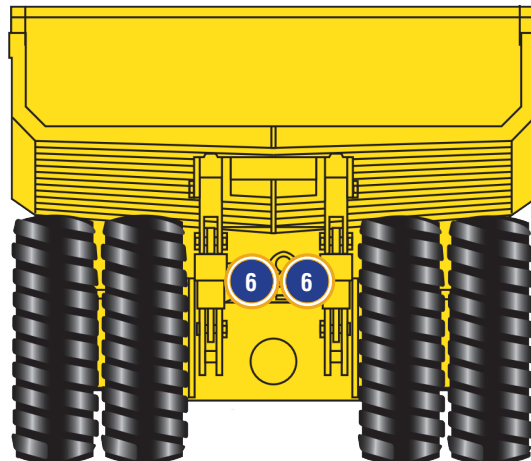

6 KOM-TLA

TAIL LIGHT REPLACEMENT RETROFITS OEM TAILLIGHTS

1 Kit
Rear Facing