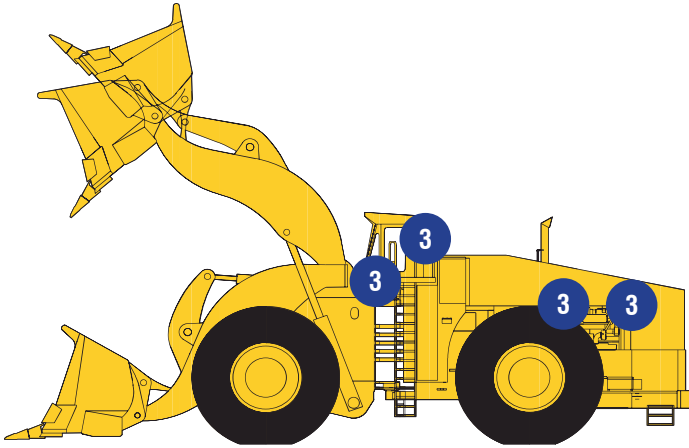

LeTourneau L1850

- ALL MODELS -

1 RXP123065T

6" Wide Flood LED Work Light

- 2x Left and Right Hydraulic Forward Facing
- 2x Middle Fixture on Left & Right POD Forward Facing

2 RXP1260T

6" Wide Flood LED Work Light

- 4x Inner and Outer Lights on Hydraulic Forward Facing
- 2x Top Front of Cabin Forward Facing
- 2x Top Back of Cabin Deck Facing
- 2x Tail Lights on Left & Right Side

3 DURA-M460

3" Square Flood LED Work Light

- 1x Rear of Operators Cabin Ladder Facing
- 2x Lower Access Facing (Left Side)