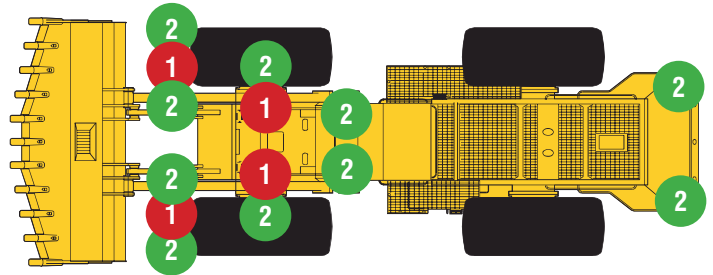

LeTourneau L1850

- ALL MODELS -

1 RXP123065T

6" Wide Flood LED Work Light

- 2x Left and Right Hydraulic Forward Facing
- 2x Middle Fixture on Left & Right POD Forward Facing

2 RXP1260T

6" Wide Flood LED Work Light

- 4x Inner and Outer Lights on Hydraulic Forward Facing
- 2x Top Front of Cabin Forward Facing
- 2x Top Back of Cabin Deck Facing
- 2x Tail Lights on Left & Right Side

3 DURA-M460

3" Square Flood LED Work Light