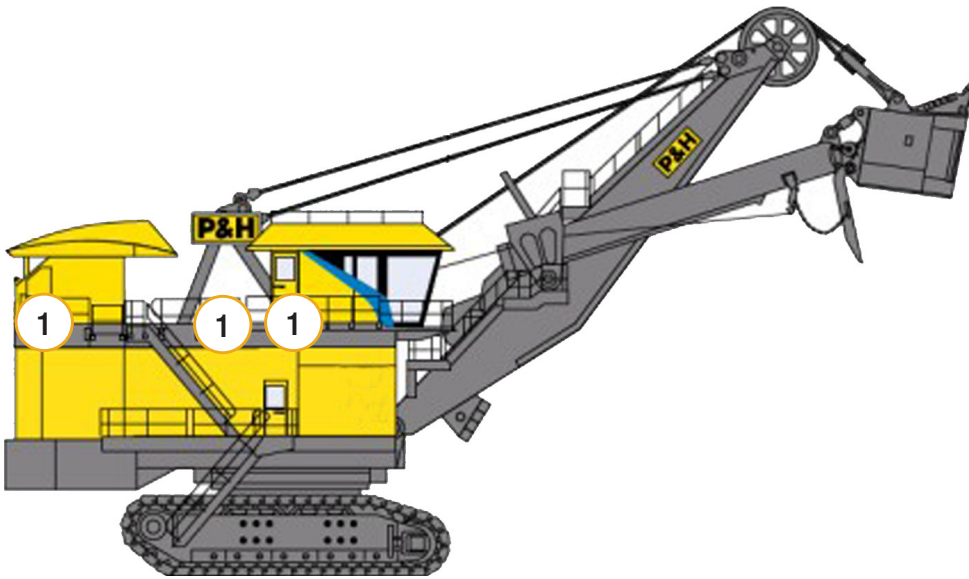

# P&H 2800 - ALL MODELS -

## 1 LSG066090PH

### 15" Wide Flood LED Work Light

- 4x Front Railing Left & Right OEM Forward Facing
- 2x Left & Right OEM Mast Mount Forward Facing
- 4x Left and Right Sides OEM Mount Side Facing
- 2x Rear Left & Right OEM Tail Lights