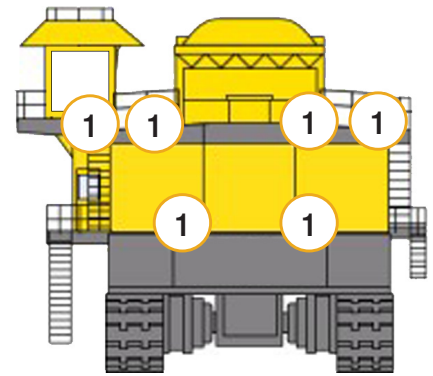

# P&H 2800 - ALL MODELS -

## 1 LSG066090PH

### 15" Wide Flood LED Work Light

- 4x Front Railing Left & Right OEM Forward Facing
- 2x Left & Right OEM Mast Mount Forward Facing
- 4x Left and Right Sides OEM Mount Side Facing
- 2x Rear Left & Right OEM Tail Lights