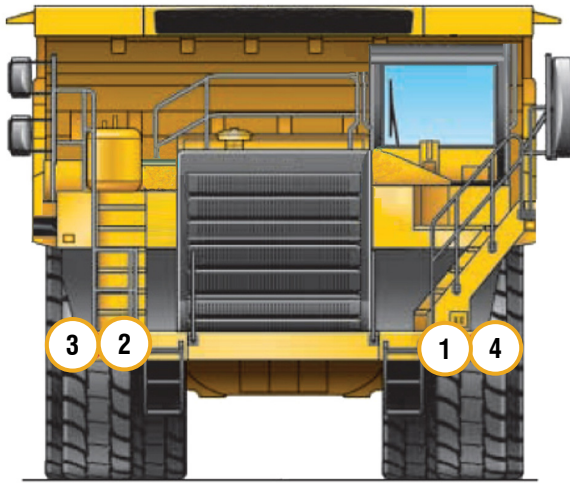

CATERPILLAR 777

1-2 BHB071225L
5" Square Flood LED Work Light

1&2 Front Facing OEM Locations
 Forward Facing

3-8 BHB071260L
5" Square Flood LED Work Light

3&4 Front Facing OEM Locations
 Forward Facing
 5&6 Left & Right sides of Catwalk
 Side Facing
 7&8 OEM Reverse Lighting
 Rear Facing

CATERPILLAR 777

BHB071225L

LEDs	12 x 7W Cree
Light Colour Temp	5700K
Effective Lumens	6697
Raw Lumens	9600
Voltage	9-32V
Amperage	7.0A @ 12V
Wattage	84W

Part No. BHB071225L

BHB071260L

LEDs	12 x 7W Cree
Light Colour Temp	5700K
Effective Lumens	6697
Raw Lumens	9600
Voltage	9-32V
Amperage	7.0A @ 12V
Wattage	84W