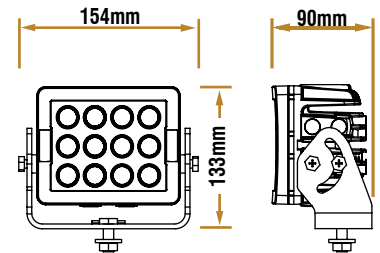

CATERPILLAR 777

BHB071225L

LEDs	12 x 7W Cree
Light Colour Temp	5700K
Effective Lumens	6697
Raw Lumens	9600
Voltage	9-32V
Amperage	7.0A @ 12V
Wattage	84W

Part No. BHB071225L

BHB071260L

LEDs	12 x 7W Cree
Light Colour Temp	5700K
Effective Lumens	6697
Raw Lumens	9600
Voltage	9-32V
Amperage	7.0A @ 12V
Wattage	84W

Part No. BHB071260L

CATERPILLAR 777

Pseudo Color Top Down

CATERPILLAR 777

Pseudo Color Front View

Pseudo Color Rear View

Pseudo Color Side View

CATERPILLAR 777