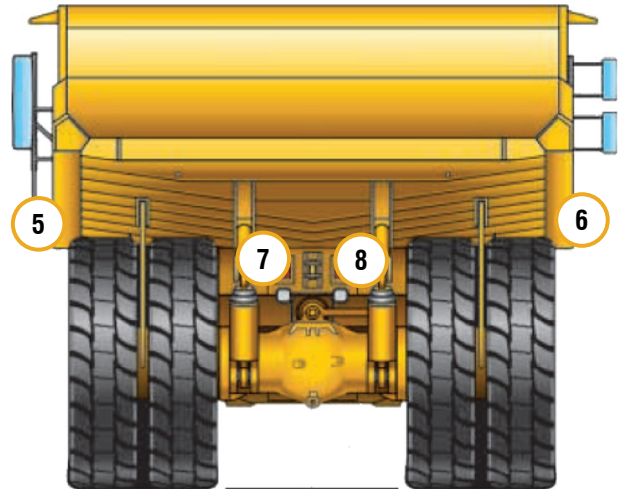

CATERPILLAR 777

1-2 BHB071225L
5" Square Flood LED Work Light

1&2 Front Facing OEM Locations
 Forward Facing

3-8 BHB071260L
5" Square Flood LED Work Light

3&4 Front Facing OEM Locations
 Forward Facing
 5&6 Left & Right sides of Catwalk
 Side Facing
 7&8 OEM Reverse Lighting
 Rear Facing

CATERPILLAR 777

BHB071225L

LEDs	12 x 7W Cree
Light Colour Temp	5700K
Effective Lumens	6697
Raw Lumens	9600
Voltage	9-32V
Amperage	7.0A @ 12V
Wattage	84W

Part No. BHB071225L

BHB071260L

LEDs	12 x 7W Cree
Light Colour Temp	5700K
Effective Lumens	6697
Raw Lumens	9600
Voltage	9-32V
Amperage	7.0A @ 12V
Wattage	84W

Part No. BHB071260L

CATERPILLAR 777

Pseudo Color Top Down

CATERPILLAR 777

Pseudo Color Front View

Pseudo Color Rear View

Pseudo Color Side View

CATERPILLAR 777