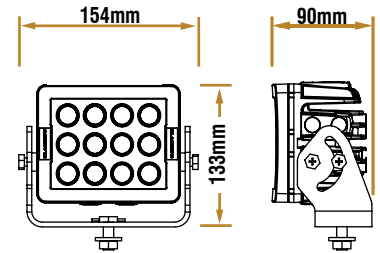

CATERPILLAR 777

1-2 BHB071225L
5" Square Flood LED Work Light

1&2 Front Facing OEM Locations
 Forward Facing

3-8 BHB071260L
5" Square Flood LED Work Light

3&4 Front Facing OEM Locations
 Forward Facing
 5&6 Left & Right sides of Catwalk
 Side Facing
 7&8 OEM Reverse Lighting
 Rear Facing

CATERPILLAR 777

BHB071225L

LEDs	12 x 7W Cree
Light Colour Temp	5700K
Effective Lumens	6697
Raw Lumens	9600
Voltage	9-32V
Amperage	7.0A @ 12V
Wattage	84W

Part No. BHB071225L

BHB071260L

LEDs	12 x 7W Cree
Light Colour Temp	5700K
Effective Lumens	6697
Raw Lumens	9600
Voltage	9-32V
Amperage	7.0A @ 12V
Wattage	84W

Part No. BHB071260L

CATERPILLAR 777

Pseudo Color Top Down

CATERPILLAR 777

Pseudo Color Front View

Pseudo Color Rear View

Pseudo Color Side View

CATERPILLAR 777