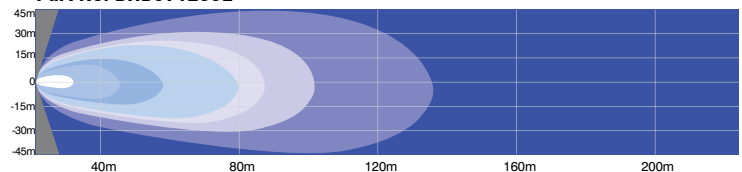

CATERPILLAR 777

BHB071225L

LEDs	12 x 7W Cree
Light Colour Temp	5700K
Effective Lumens	6697
Raw Lumens	9600
Voltage	9-32V
Amperage	7.0A @ 12V
Wattage	84W

Part No. BHB071225L

BHB071260L

LEDs	12 x 7W Cree
Light Colour Temp	5700K
Effective Lumens	6697
Raw Lumens	9600
Voltage	9-32V
Amperage	7.0A @ 12V
Wattage	84W

Part No. BHB071260L

CATERPILLAR 777

Pseudo Color Top Down

CATERPILLAR 777

Pseudo Color Front View

Pseudo Color Rear View

Pseudo Color Side View

CATERPILLAR 777

Simulation Color Side View

CATERPILLAR 777

Simulation Color Front View

Simulation Color Rear View

Simulation Color Side View