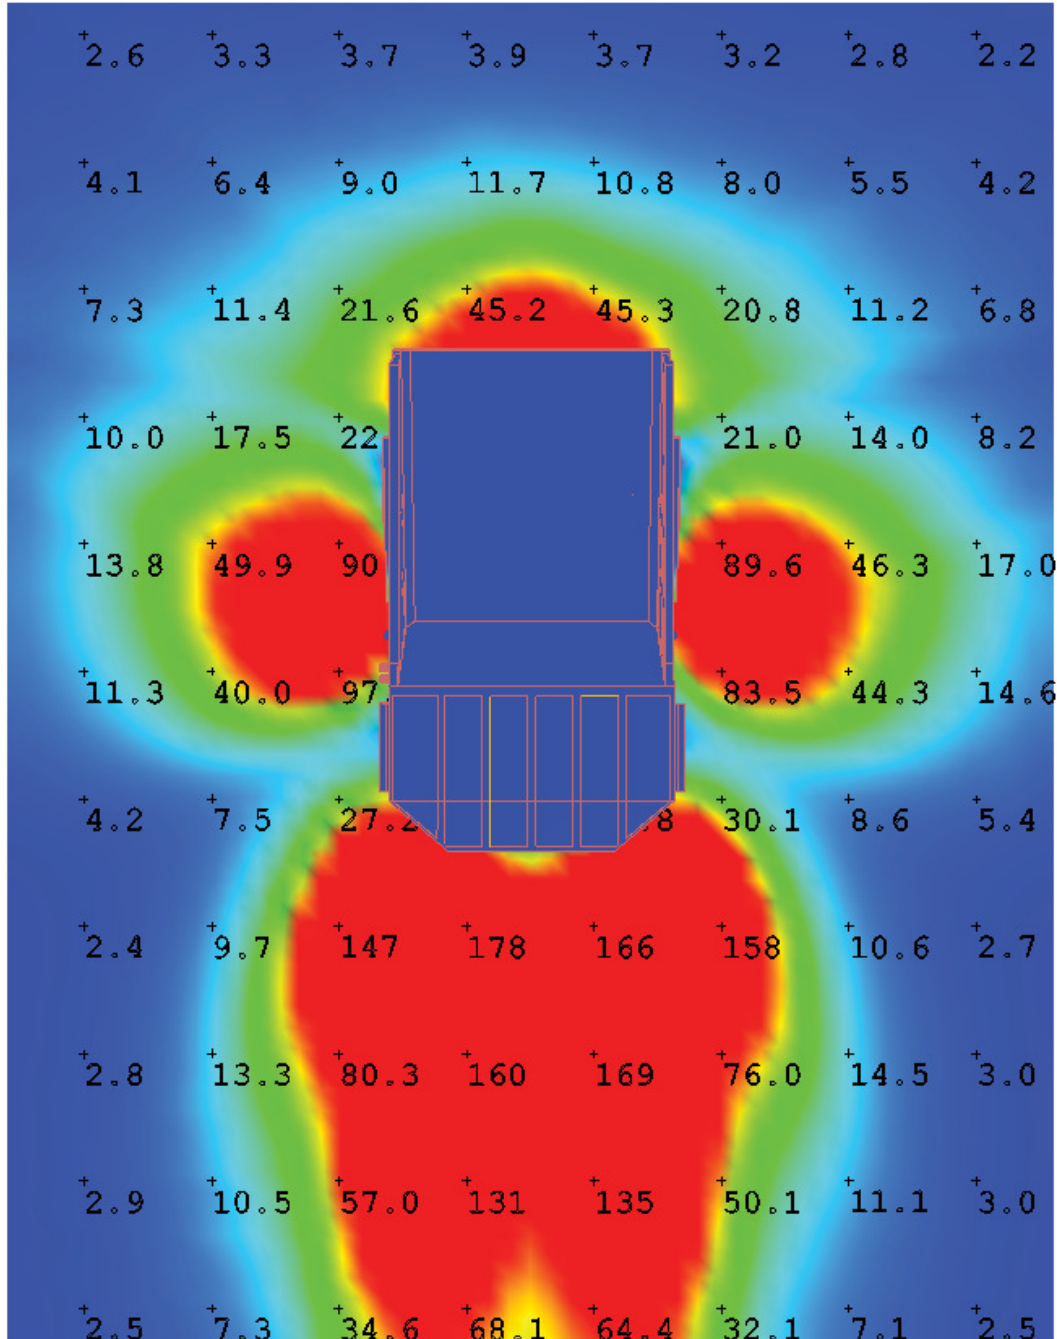

CATERPILLAR 777

1-2 BHB071225L
5" Square Flood LED Work Light

1&2 Front Facing OEM Locations
 Forward Facing

3-8 BHB071260L
5" Square Flood LED Work Light

3&4 Front Facing OEM Locations
 Forward Facing
 5&6 Left & Right sides of Catwalk
 Side Facing
 7&8 OEM Reverse Lighting
 Rear Facing

CATERPILLAR 777

BHB071225L

LEDs	12 x 7W Cree
Light Colour Temp	5700K
Effective Lumens	6697
Raw Lumens	9600
Voltage	9-32V
Amperage	7.0A @ 12V
Wattage	84W

Part No. BHB071225L

BHB071260L

LEDs	12 x 7W Cree
Light Colour Temp	5700K
Effective Lumens	6697
Raw Lumens	9600
Voltage	9-32V
Amperage	7.0A @ 12V
Wattage	84W

Part No. BHB071260L

CATERPILLAR 777

Pseudo Color Top Down

CATERPILLAR 777

Pseudo Color Front View

Pseudo Color Rear View

Pseudo Color Side View

CATERPILLAR 777