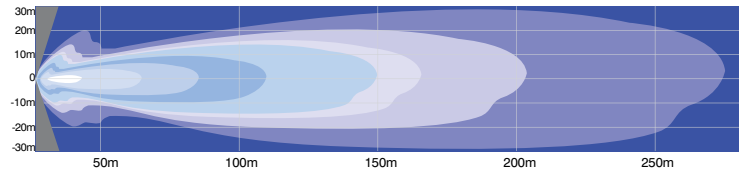

CATERPILLAR 777

1-2 BHB071225L
5" Square Flood LED Work Light

1&2 Front Facing OEM Locations
 Forward Facing

3-8 BHB071260L
5" Square Flood LED Work Light

3&4 Front Facing OEM Locations
 Forward Facing
 5&6 Left & Right sides of Catwalk
 Side Facing
 7&8 OEM Reverse Lighting
 Rear Facing

CATERPILLAR 777

BHB071225L

LEDs	12 x 7W Cree
Light Colour Temp	5700K
Effective Lumens	6697
Raw Lumens	9600
Voltage	9-32V
Amperage	7.0A @ 12V
Wattage	84W

Part No. BHB071225L

BHB071260L

LEDs	12 x 7W Cree
Light Colour Temp	5700K
Effective Lumens	6697
Raw Lumens	9600
Voltage	9-32V
Amperage	7.0A @ 12V
Wattage	84W