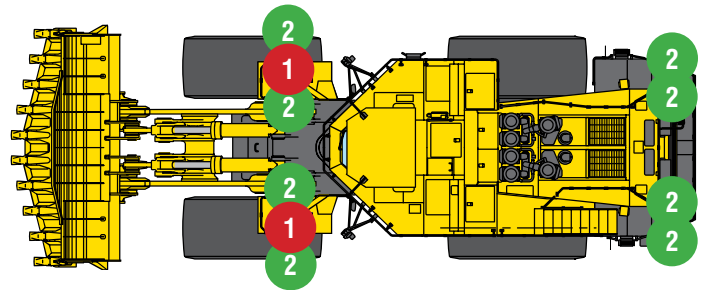

KOMATSU WA1200

- ALL MODELS -

1 RXP123065T
6" Wide Flood LED Work Light

2x Middle Fixture on Left & Right POD
 Forward Facing

2 RXP1260T
6" Wide Flood LED Work Light

4x Inner and Outer Lights on PODs
 Forward Facing
 2x Top Front of Cabin
 Forward Facing
 2x Top Back of Cabin
 Deck Facing
 4x Tail Lights on Left & Right Side