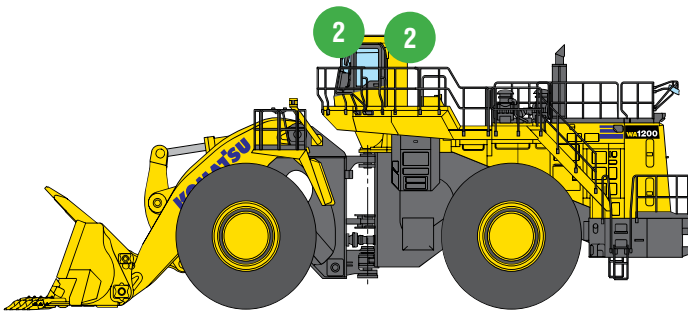

KOMATSU WA1200

- ALL MODELS -

1 RXP123065T
6" Wide Flood LED Work Light

2x Middle Fixture on Left & Right POD
 Forward Facing

2 RXP1260T
6" Wide Flood LED Work Light

4x Inner and Outer Lights on PODs
 Forward Facing
 2x Top Front of Cabin
 Forward Facing
 2x Top Back of Cabin
 Deck Facing
 4x Tail Lights on Left & Right Side