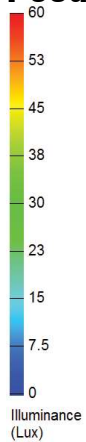

CATERPILLAR 797

- ALL MODELS -

1 MIL-SP520

4" Square Spot LED Work Light

- 2x Left & Right Top of Radiator Grill Forward Facing
- 2x Left & Right Bumper Bar Forward Facing
- 2x Left and Right Sides of Platform Rear Side Facing

3 DURA-M460

2" Round Flood LED Pod

- 2x Front Left and Right of Cabin Deck Facing
- 1x Rear Left of Cabin Deck Facing
- 2x Engine Compartment
- 2x Top of Both Front Ladders

CATERPILLAR 797

- ALL MODELS -

Pseudo Color Top Down

CATERPILLAR 797

- ALL MODELS -

Pseudo Color Front View

Pseudo Color Rear View

Pseudo Color Side View

CATERPILLAR 797

- ALL MODELS -

Simulation Color Side View

CATERPILLAR 797

- ALL MODELS -

Simulation Color Front View

Simulation Color Rear View

Simulation Color Side View