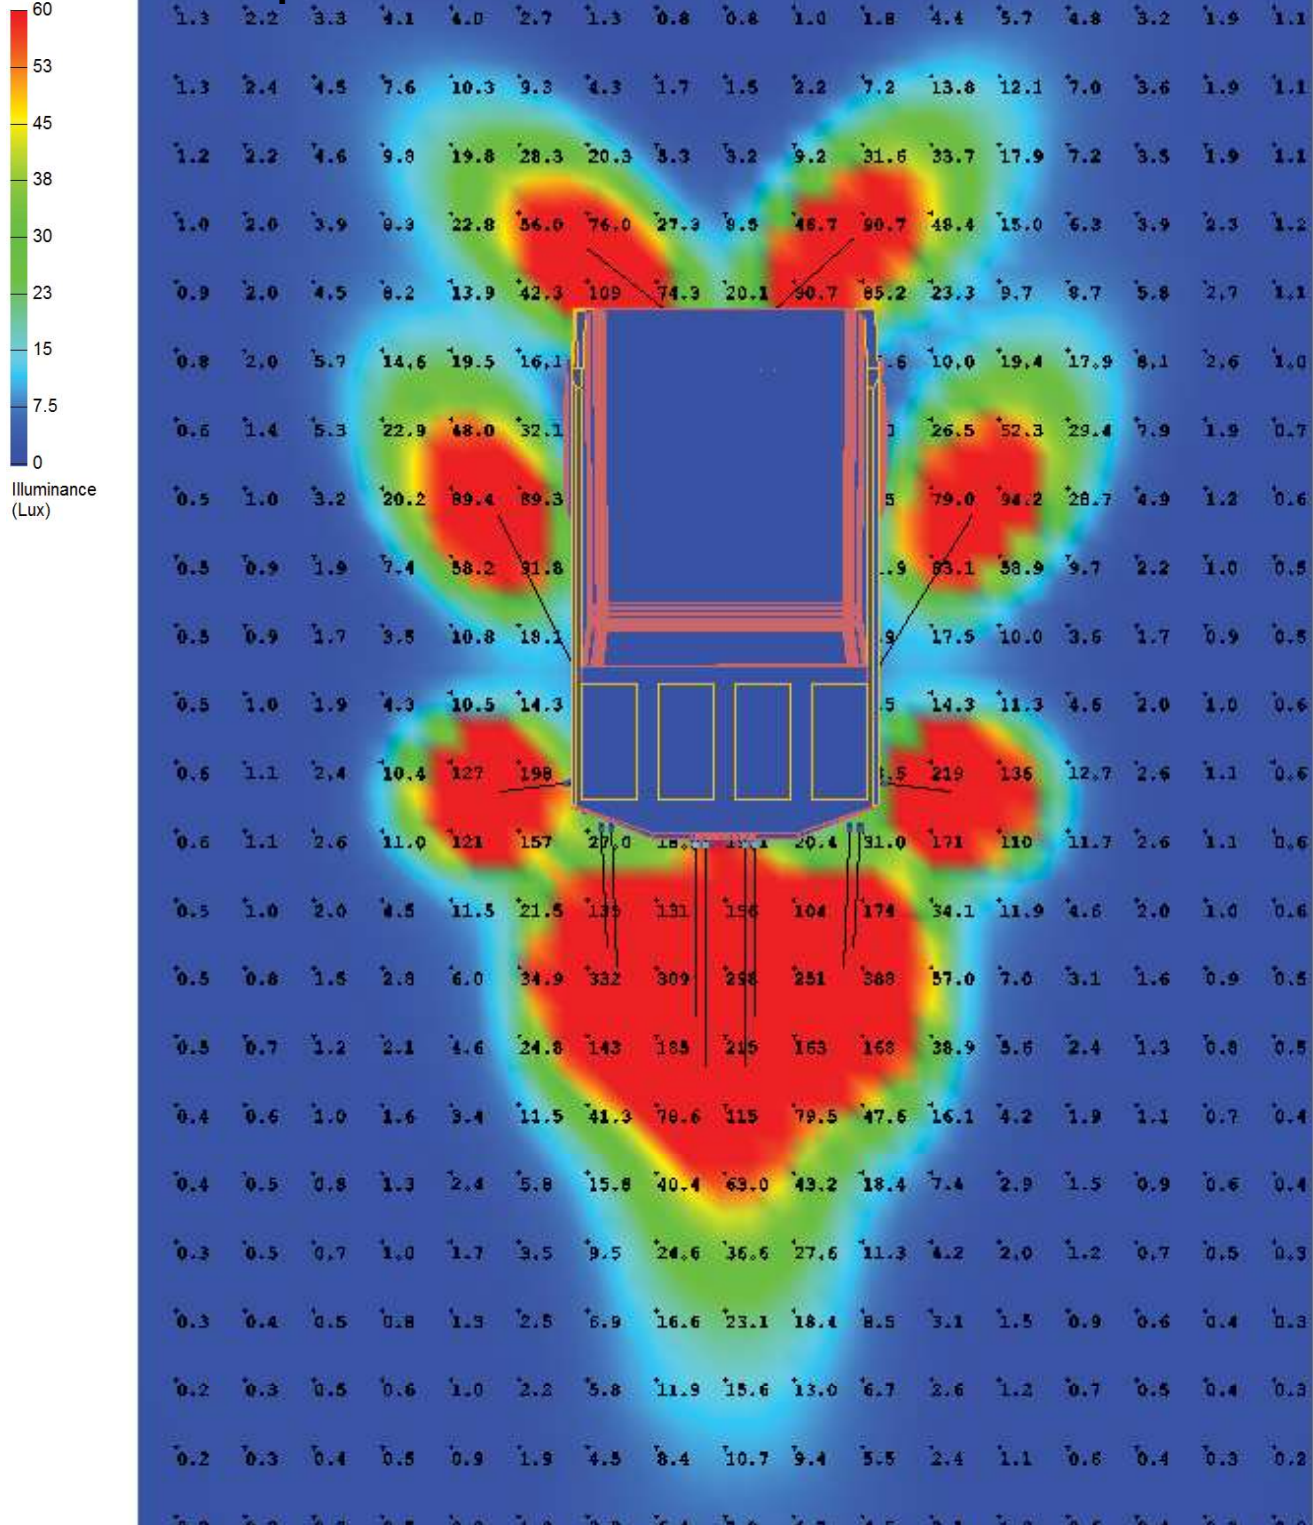

CATERPILLAR 797

- ALL MODELS -

1 MIL-SP520

4" Square Spot LED Work Light

- 2x Left & Right Top of Radiator Grill Forward Facing
- 2x Left & Right Bumper Bar Forward Facing
- 2x Left and Right Sides of Platform Rear Side Facing

2 MIL-SP540

4" Square Flood LED Work Light

- 2x Left & Right Top of Radiator Grill Forward Facing
- 2x Left & Right Bumper Bar Forward Facing
- 2x Left and Right Sides of Platform Side Facing
- 2x OEM Tail Lights

3 DURA-M460

2" Round Flood LED Pod

- 2x Front Left and Right of Cabin Deck Facing
- 1x Rear Left of Cabin Deck Facing
- 2x Engine Compartment
- 2x Top of Both Front Ladders

CATERPILLAR 797

- ALL MODELS -

Pseudo Color Top Down

CATERPILLAR 797

- ALL MODELS -

Pseudo Color Front View

Pseudo Color Rear View

Pseudo Color Side View

CATERPILLAR 797

- ALL MODELS -

Simulation Color Side View