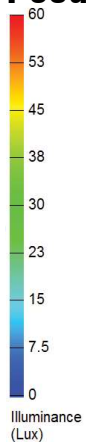

CATERPILLAR 797

- ALL MODELS -

1 MIL-SP520

4" Square Spot LED Work Light

- 2x Left & Right Top of Radiator Grill Forward Facing
- 2x Left & Right Bumper Bar Forward Facing
- 2x Left and Right Sides of Platform Rear Side Facing

3 DURA-M460

2" Round Flood LED Pod

- 2x Front Left and Right of Cabin Deck Facing
- 1x Rear Left of Cabin Deck Facing
- 2x Engine Compartment
- 2x Top of Both Front Ladders

CATERPILLAR 797

- ALL MODELS -

Pseudo Color Top Down

CATERPILLAR 797

- ALL MODELS -

Pseudo Color Front View

Pseudo Color Rear View

Pseudo Color Side View

CATERPILLAR 797

- ALL MODELS -

Simulation Color Side View

CATERPILLAR 797

- ALL MODELS -

Simulation Color Front View

Simulation Color Rear View

Simulation Color Side View