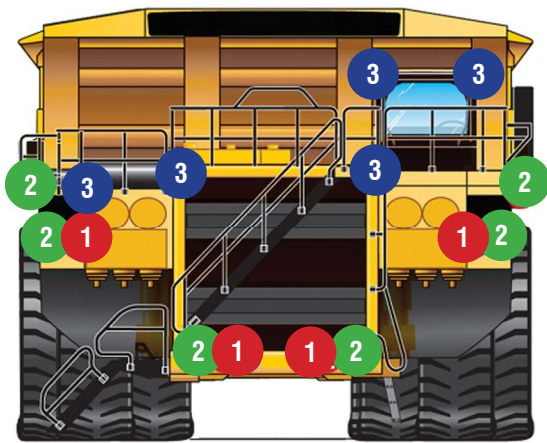

CATERPILLAR 797

- ALL MODELS -

1 MIL-SP520

4" Square Spot LED Work Light

- 2x Left & Right Top of Radiator Grill Forward Facing
- 2x Left & Right Bumper Bar Forward Facing
- 2x Left and Right Sides of Platform Rear Side Facing

2 MIL-SP540

4" Square Flood LED Work Light

- 2x Left & Right Top of Radiator Grill Forward Facing
- 2x Left & Right Bumper Bar Forward Facing
- 2x Left and Right Sides of Platform Side Facing
- 2x OEM Tail Lights

3 DURA-M460

2" Round Flood LED Pod

- 2x Front Left and Right of Cabin Deck Facing
- 1x Rear Left of Cabin Deck Facing
- 2x Engine Compartment
- 2x Top of Both Front Ladders

CATERPILLAR 797

- ALL MODELS -

Pseudo Color Top Down