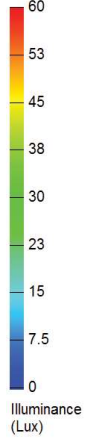

CATERPILLAR 797

- ALL MODELS -

1 MIL-SP520

4" Square Spot LED Work Light

- 2x Left & Right Top of Radiator Grill Forward Facing
- 2x Left & Right Bumper Bar Forward Facing
- 2x Left and Right Sides of Platform Rear Side Facing

3 DURA-M460

2" Round Flood LED Pod

- 2x Front Left and Right of Cabin Deck Facing
- 1x Rear Left of Cabin Deck Facing
- 2x Engine Compartment
- 2x Top of Both Front Ladders

CATERPILLAR 797

- ALL MODELS -

Pseudo Color Top Down

CATERPILLAR 797

- ALL MODELS -

Pseudo Color Front View

Pseudo Color Rear View

Pseudo Color Side View

CATERPILLAR 797

- ALL MODELS -

Simulation Color Side View

CATERPILLAR 797

- ALL MODELS -

Simulation Color Front View

Simulation Color Rear View

Simulation Color Side View