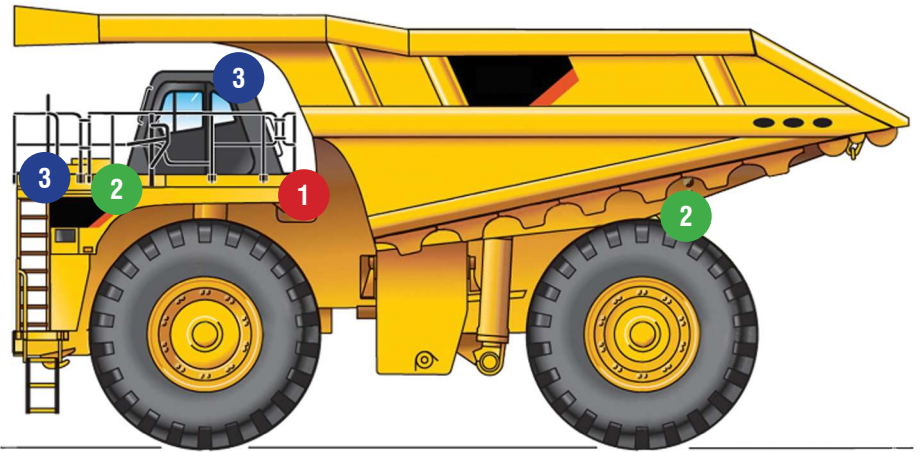

CATERPILLAR 797

- ALL MODELS -

1 MIL-SP520

4" Square Spot LED Work Light

- 2x Left & Right Top of Radiator Grill Forward Facing
- 2x Left & Right Bumper Bar Forward Facing
- 2x Left and Right Sides of Platform Rear Side Facing

2 MIL-SP540

4" Square Flood LED Work Light

- 2x Left & Right Top of Radiator Grill Forward Facing
- 2x Left & Right Bumper Bar Forward Facing
- 2x Left and Right Sides of Platform Side Facing
- 2x OEM Tail Lights

3 DURA-M460

2" Round Flood LED Pod

- 2x Front Left and Right of Cabin Deck Facing
- 1x Rear Left of Cabin Deck Facing
- 2x Engine Compartment
- 2x Top of Both Front Ladders

CATERPILLAR 797

- ALL MODELS -

Pseudo Color Top Down