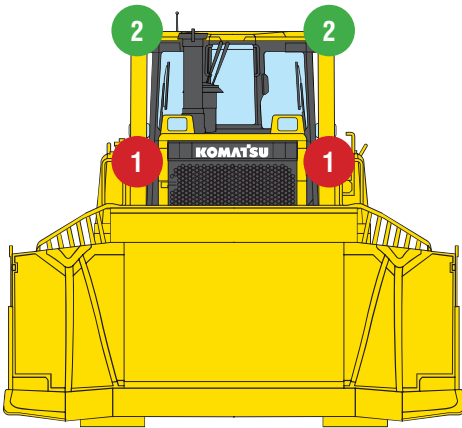

# KOMATSU D155

- ALL MODELS -

**1 RXP123065T**  
**4" Wide Flood LED Work Light**

Right & Left of Hydraulics  
Forward Facing

**2 RXP1260T**  
**4" Wide Flood LED Work Light**

Left & Right Sides of Cab  
Side Facing  
Left & Right Top Rear of Cab  
Rear Side Facing  
Left & Right Tail Lights