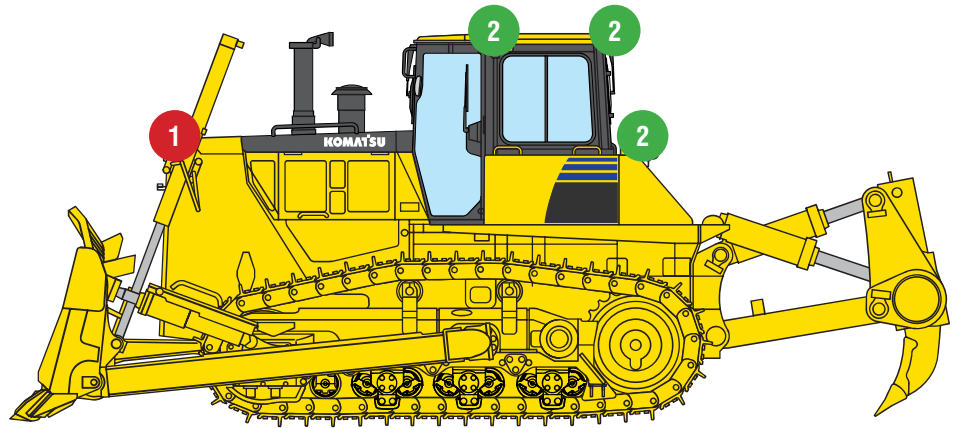

# KOMATSU D155

- ALL MODELS -

**1 RXP123065T**  
**4" Wide Flood LED Work Light**

Right & Left of Hydraulics  
Forward Facing

**2 RXP1260T**  
**4" Wide Flood LED Work Light**

Left & Right Sides of Cab  
Side Facing  
Left & Right Top Rear of Cab  
Rear Side Facing  
Left & Right Tail Lights