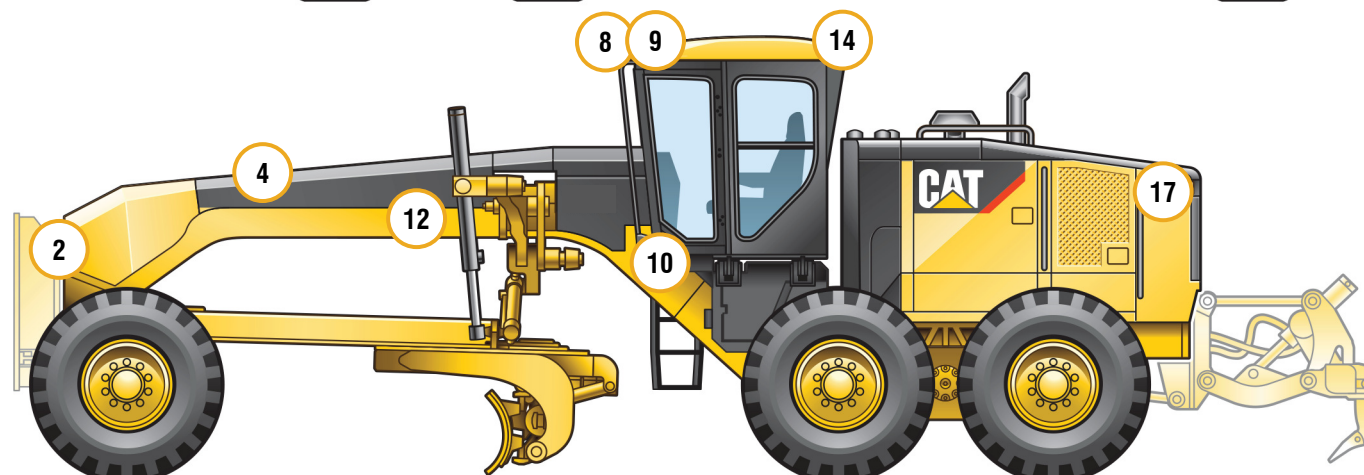

CATERPILLAR 14

- ALL MODELS -

1-11 BHB070560
5" Square Flood LED Work Light

- 1 & 2 - Front OEM Mounts, Forward Facing
- 3 & 4 - Top Side of Front Beam, Forward Facing
- 5 - Right Side Above Spade, Side Facing
- 6 - 9 - Top Front Of Cab, Forward Facing
- 10 - Front Bottom Left Of Cab, Forward Facing
- 11 - Right Middle Bottom of Cab, Side Facing

12-14 BHB070960
6" Square Flood LED Work Light

- 12 - Left Side Above Spade, Side Facing
- 13 & 14 - Top Rear of Cab, Rear Facing
- 15 - Front Bottom Right Of Cab, Forward Facing
- 16 & 17 - Rear Radiator, Rear Facing

CATERPILLAR 14

- ALL MODELS -

BHB070560

LEDs	5 x 7W
Light Colour Temp	5700K
Effective Lumens	3305
Raw Lumens	4000
Voltage	9-32V
Amperage	2.92A @ 12V
Wattage	35W

Part No. BHB070560

BHB070960

LEDs	9 x 7W Cree
Light Colour Temp	5700K
Effective Lumens	5734
Raw Lumens	7200
Voltage	9-32V
Amperage	5.26A @ 12V
Wattage	63W

Part No. BHB070960

CATERPILLAR 14

- ALL MODELS -

Pseudo Color Top Down

CATERPILLAR 14

- ALL MODELS -

Pseudo Color Front View

Pseudo Color Rear View