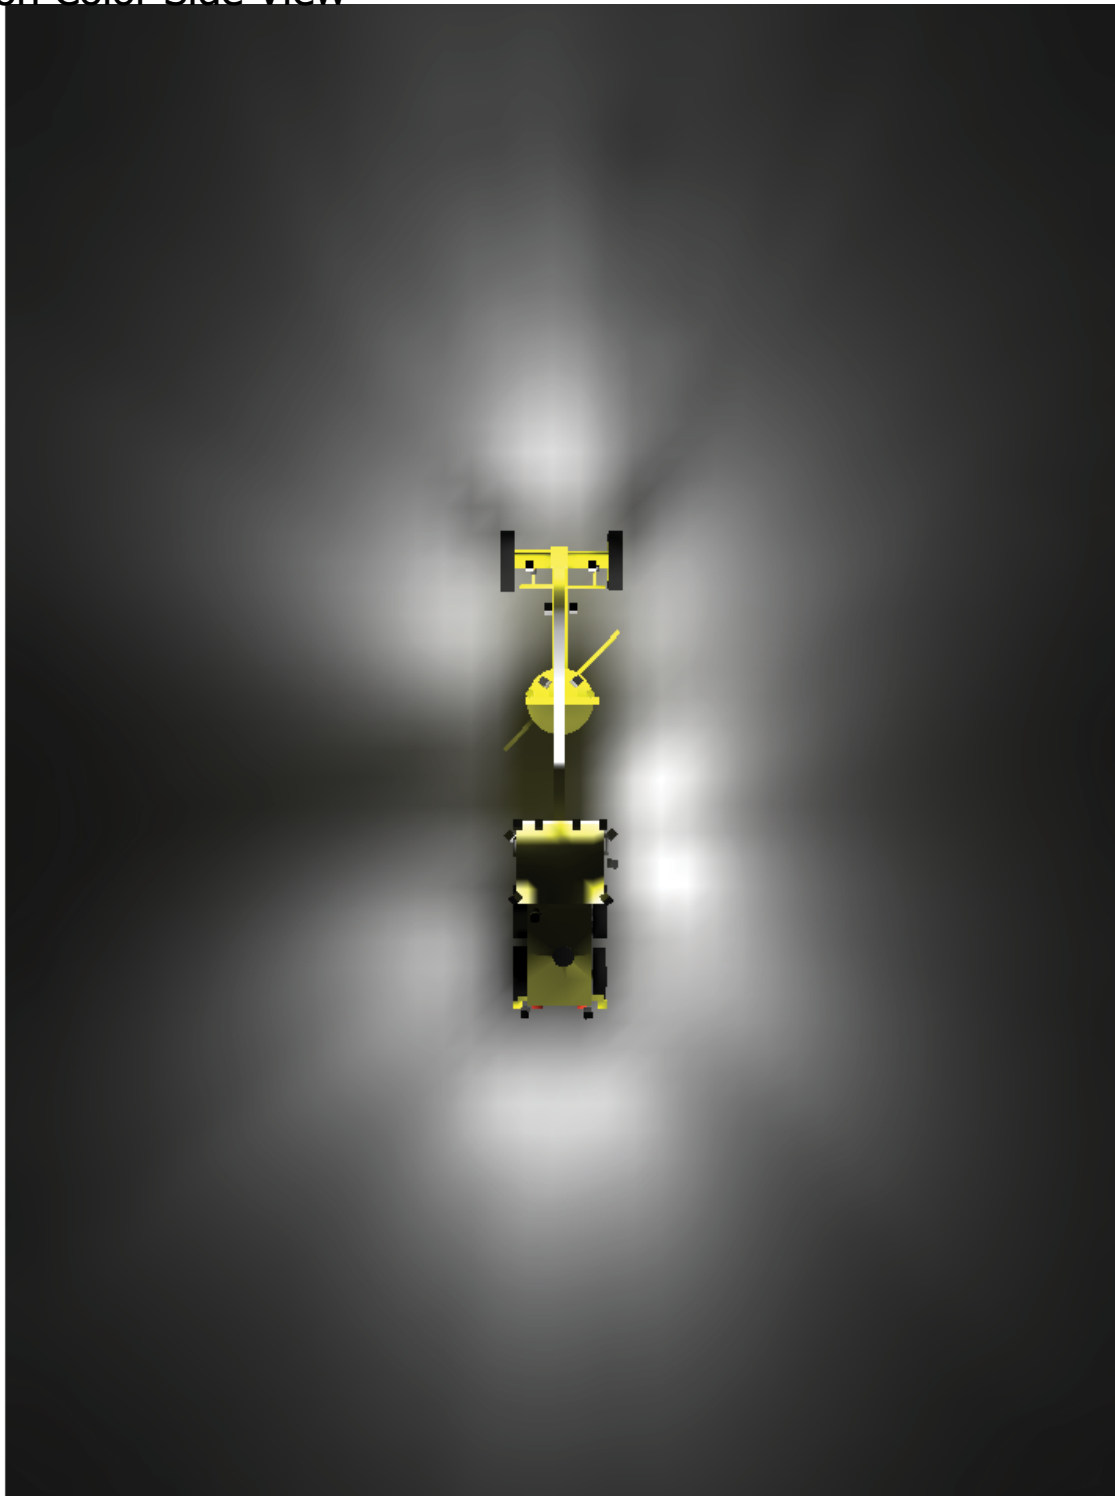

CATERPILLAR 14

- ALL MODELS -

1-11 BHB070560
5" Square Flood LED Work Light

- 1 & 2 - Front OEM Mounts, Forward Facing
- 3 & 4 - Top Side of Front Beam, Forward Facing
- 5 - Right Side Above Spade, Side Facing
- 6 - 9 - Top Front Of Cab, Forward Facing
- 10 - Front Bottom Left Of Cab, Forward Facing
- 11 - Right Middle Bottom of Cab, Side Facing

Part No. BHB070960

CATERPILLAR 14

- ALL MODELS -

Pseudo Color Top Down

CATERPILLAR 14

- ALL MODELS -

Pseudo Color Front View

Pseudo Color Rear View

Pseudo Color Side View

CATERPILLAR 14

- ALL MODELS -

Simulation Color Side View

CATERPILLAR 14

- ALL MODELS -

Simulation Color Front View

Simulation Color Rear View

Simulation Color Side View