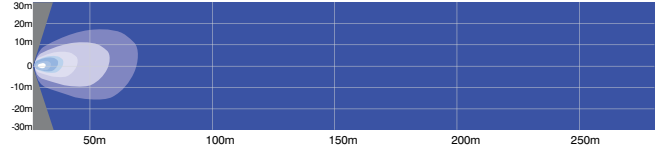

CATERPILLAR 14

- ALL MODELS -

BHB070560

LEDs	5 x 7W
Light Colour Temp	5700K
Effective Lumens	3305
Raw Lumens	4000
Voltage	9-32V
Amperage	2.92A @ 12V
Wattage	35W

Part No. BHB070560

BHB070960

LEDs	9 x 7W Cree
Light Colour Temp	5700K
Effective Lumens	5734
Raw Lumens	7200
Voltage	9-32V
Amperage	5.26A @ 12V
Wattage	63W

Part No. BHB070960

CATERPILLAR 14

- ALL MODELS -

Pseudo Color Top Down

CATERPILLAR 14

- ALL MODELS -

Pseudo Color Front View

Pseudo Color Rear View

Pseudo Color Side View

CATERPILLAR 14

- ALL MODELS -

Simulation Color Side View

CATERPILLAR 14

- ALL MODELS -

Simulation Color Front View

Simulation Color Rear View

Simulation Color Side View