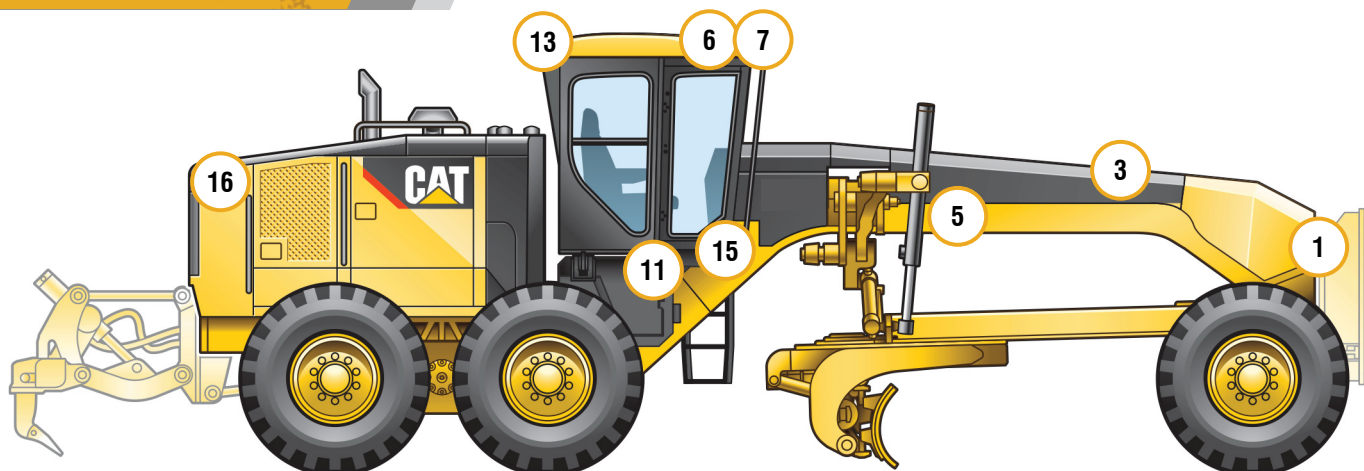

CATERPILLAR 14

- ALL MODELS -

1-11 BHB070560
5" Square Flood LED Work Light

- 1 & 2 - Front OEM Mounts, Forward Facing
- 3 & 4 - Top Side of Front Beam, Forward Facing
- 5 - Right Side Above Spade, Side Facing
- 6 - 9 - Top Front Of Cab, Forward Facing
- 10 - Front Bottom Left Of Cab, Forward Facing
- 11 - Right Middle Bottom of Cab, Side Facing

12-14 BHB070960
6" Square Flood LED Work Light

- 12 - Left Side Above Spade, Side Facing
- 13 & 14 - Top Rear of Cab, Rear Facing
- 15 - Front Bottom Right Of Cab, Forward Facing
- 16 & 17 - Rear Radiator, Rear Facing