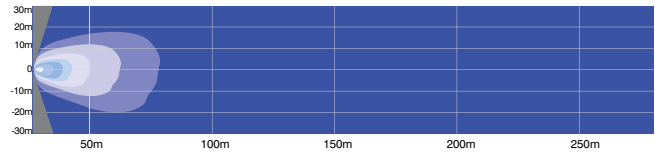

Part No. BHB070960

CATERPILLAR 14

- ALL MODELS -

Pseudo Color Top Down

CATERPILLAR 14

- ALL MODELS -

Pseudo Color Front View

Pseudo Color Rear View

Pseudo Color Side View

CATERPILLAR 14

- ALL MODELS -

Simulation Color Side View

CATERPILLAR 14

- ALL MODELS -

Simulation Color Front View

Simulation Color Rear View

Simulation Color Side View