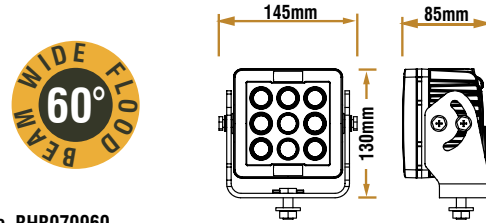

CATERPILLAR 14

- ALL MODELS -

BHB070560

LEDs	5 x 7W
Light Colour Temp	5700K
Effective Lumens	3305
Raw Lumens	4000
Voltage	9-32V
Amperage	2.92A @ 12V
Wattage	35W

Part No. BHB070560

BHB070960

LEDs	9 x 7W Cree
Light Colour Temp	5700K
Effective Lumens	5734
Raw Lumens	7200
Voltage	9-32V
Amperage	5.26A @ 12V
Wattage	63W