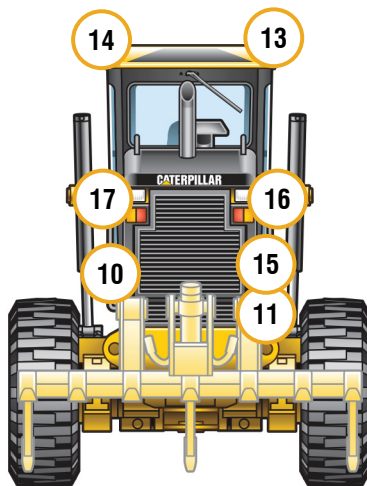

CATERPILLAR 14

- ALL MODELS -

1-11 BHB070560
5" Square Flood LED Work Light

- 1 & 2 - Front OEM Mounts, Forward Facing
- 3 & 4 - Top Side of Front Beam, Forward Facing
- 5 - Right Side Above Spade, Side Facing
- 6 - 9 - Top Front Of Cab, Forward Facing
- 10 - Front Bottom Left Of Cab, Forward Facing
- 11 - Right Middle Bottom of Cab, Side Facing

12-14 BHB070960
6" Square Flood LED Work Light

- 12 - Left Side Above Spade, Side Facing
- 13 & 14 - Top Rear of Cab, Rear Facing
- 15 - Front Bottom Right Of Cab, Forward Facing
- 16 & 17 - Rear Radiator, Rear Facing

CATERPILLAR 14

- ALL MODELS -

BHB070560

LEDs	5 x 7W
Light Colour Temp	5700K
Effective Lumens	3305
Raw Lumens	4000
Voltage	9-32V
Amperage	2.92A @ 12V
Wattage	35W

Part No. BHB070560

BHB070960

LEDs	9 x 7W Cree
Light Colour Temp	5700K
Effective Lumens	5734
Raw Lumens	7200
Voltage	9-32V
Amperage	5.26A @ 12V
Wattage	63W

Part No. BHB070960

CATERPILLAR 14

- ALL MODELS -

Pseudo Color Top Down

CATERPILLAR 14

- ALL MODELS -

Pseudo Color Front View

Pseudo Color Rear View