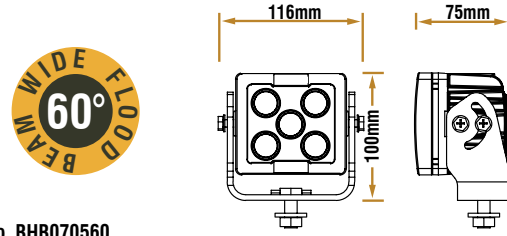

CATERPILLAR 14

- ALL MODELS -

1-11 BHB070560
5" Square Flood LED Work Light

- 1 & 2 - Front OEM Mounts, Forward Facing
- 3 & 4 - Top Side of Front Beam, Forward Facing
- 5 - Right Side Above Spade, Side Facing
- 6 - 9 - Top Front Of Cab, Forward Facing
- 10 - Front Bottom Left Of Cab, Forward Facing
- 11 - Right Middle Bottom of Cab, Side Facing

12-14 BHB070960
6" Square Flood LED Work Light

- 12 - Left Side Above Spade, Side Facing
- 13 & 14 - Top Rear of Cab, Rear Facing
- 15 - Front Bottom Right Of Cab, Forward Facing
- 16 & 17 - Rear Radiator, Rear Facing

CATERPILLAR 14

- ALL MODELS -

BHB070560

LEDs	5 x 7W
Light Colour Temp	5700K
Effective Lumens	3305
Raw Lumens	4000
Voltage	9-32V
Amperage	2.92A @ 12V
Wattage	35W

Part No. BHB070560

BHB070960

LEDs	9 x 7W Cree
Light Colour Temp	5700K
Effective Lumens	5734
Raw Lumens	7200
Voltage	9-32V
Amperage	5.26A @ 12V
Wattage	63W