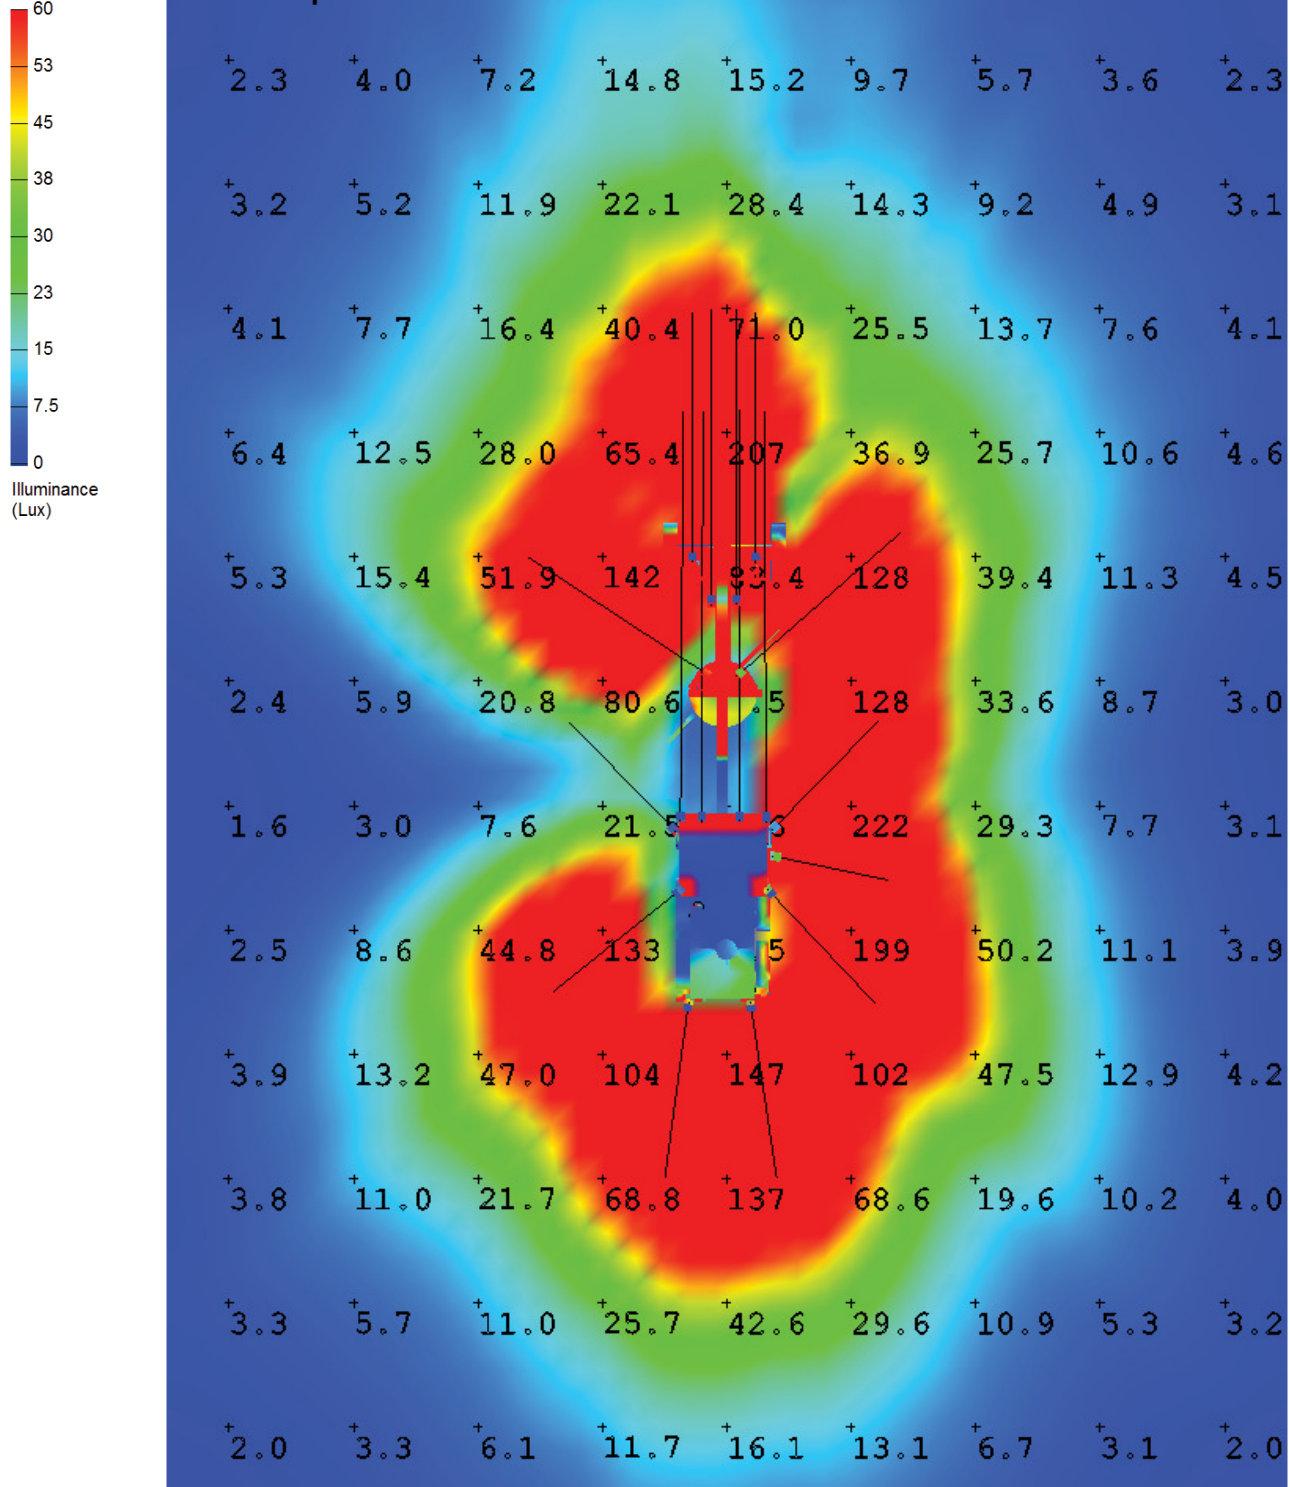

CATERPILLAR 14

- ALL MODELS -

BHB070560

LEDs	5 x 7W
Light Colour Temp	5700K
Effective Lumens	3305
Raw Lumens	4000
Voltage	9-32V
Amperage	2.92A @ 12V
Wattage	35W

Part No. BHB070560

BHB070960

LEDs	9 x 7W Cree
Light Colour Temp	5700K
Effective Lumens	5734
Raw Lumens	7200
Voltage	9-32V
Amperage	5.26A @ 12V
Wattage	63W

Part No. BHB070960

CATERPILLAR 14

- ALL MODELS -

Pseudo Color Top Down

CATERPILLAR 14

- ALL MODELS -

Pseudo Color Front View

Pseudo Color Rear View

Pseudo Color Side View

CATERPILLAR 14

- ALL MODELS -

Simulation Color Side View

CATERPILLAR 14

- ALL MODELS -

Simulation Color Front View

Simulation Color Rear View

Simulation Color Side View