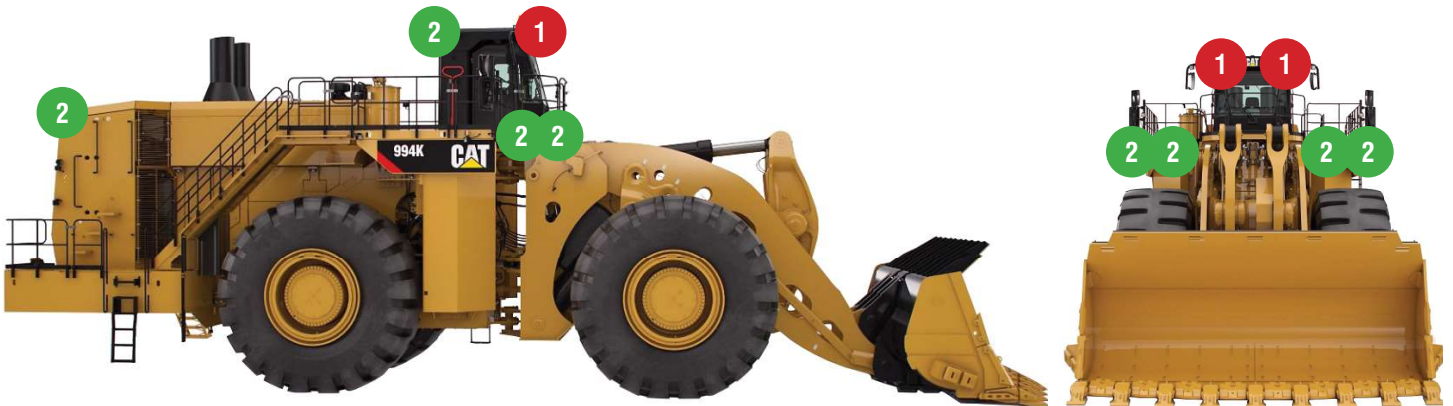

CATERPILLAR 994

- ALL MODELS -

1 RXP1225T
**6" Square Elliptical
LED Work Light**

2x Forward Facing (Top Front of Cab)

2 RXP1240T
**6" Wide Flood LED
Work Light**

4x Forward Facing (L&R Top Deck)
2x Rear Facing (L&R Top Rear of Cab)
2x Rear Facing (L&R Mid Radiator)