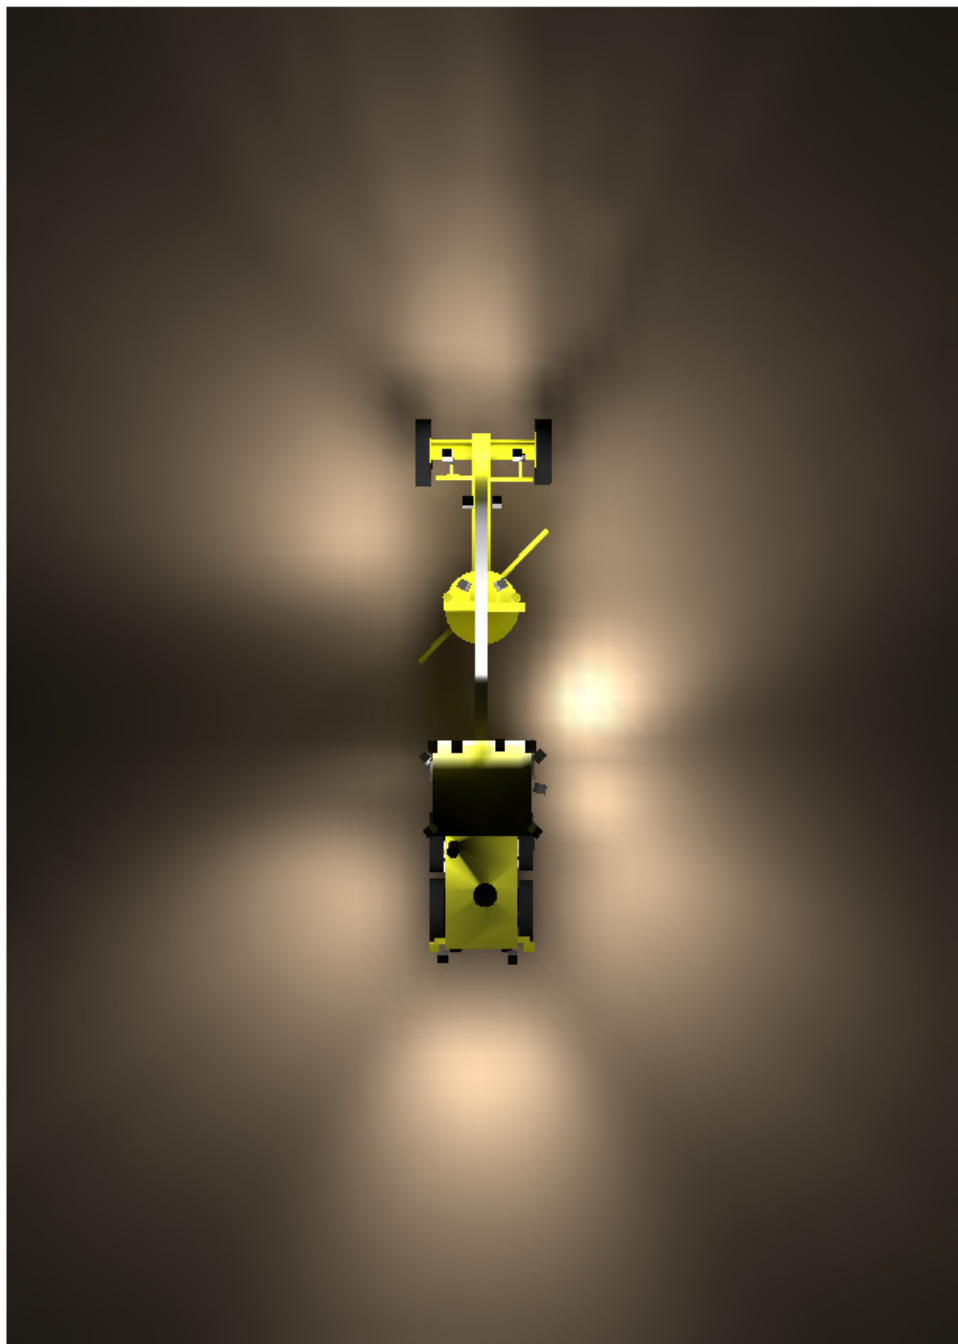

CATERPILLAR 16

- ALL MODELS -

Simulation Color Side View