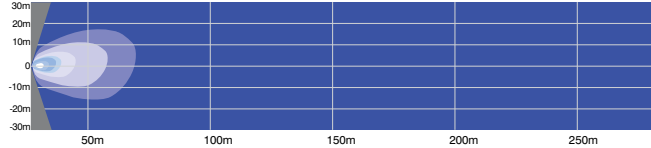

CATERPILLAR 16

- ALL MODELS -

BHB070560

LEDs	5 x 7W
Light Colour Temp	5700K
Effective Lumens	3305
Raw Lumens	4000
Voltage	9-32V
Amperage	2.92A @ 12V
Wattage	35W

Part No. BHB070560

BHB071260L

LEDs	12 x 7W Cree
Light Colour Temp	5700K
Effective Lumens	6697
Raw Lumens	9600
Voltage	9-32V
Amperage	7.0A @ 12V
Wattage	84W

Pseudo Color Side View

CATERPILLAR 16

- ALL MODELS -

Simulation Color Side View

CATERPILLAR 16

- ALL MODELS -

Simulation Color Front View

Simulation Color Rear View

Simulation Color Side View