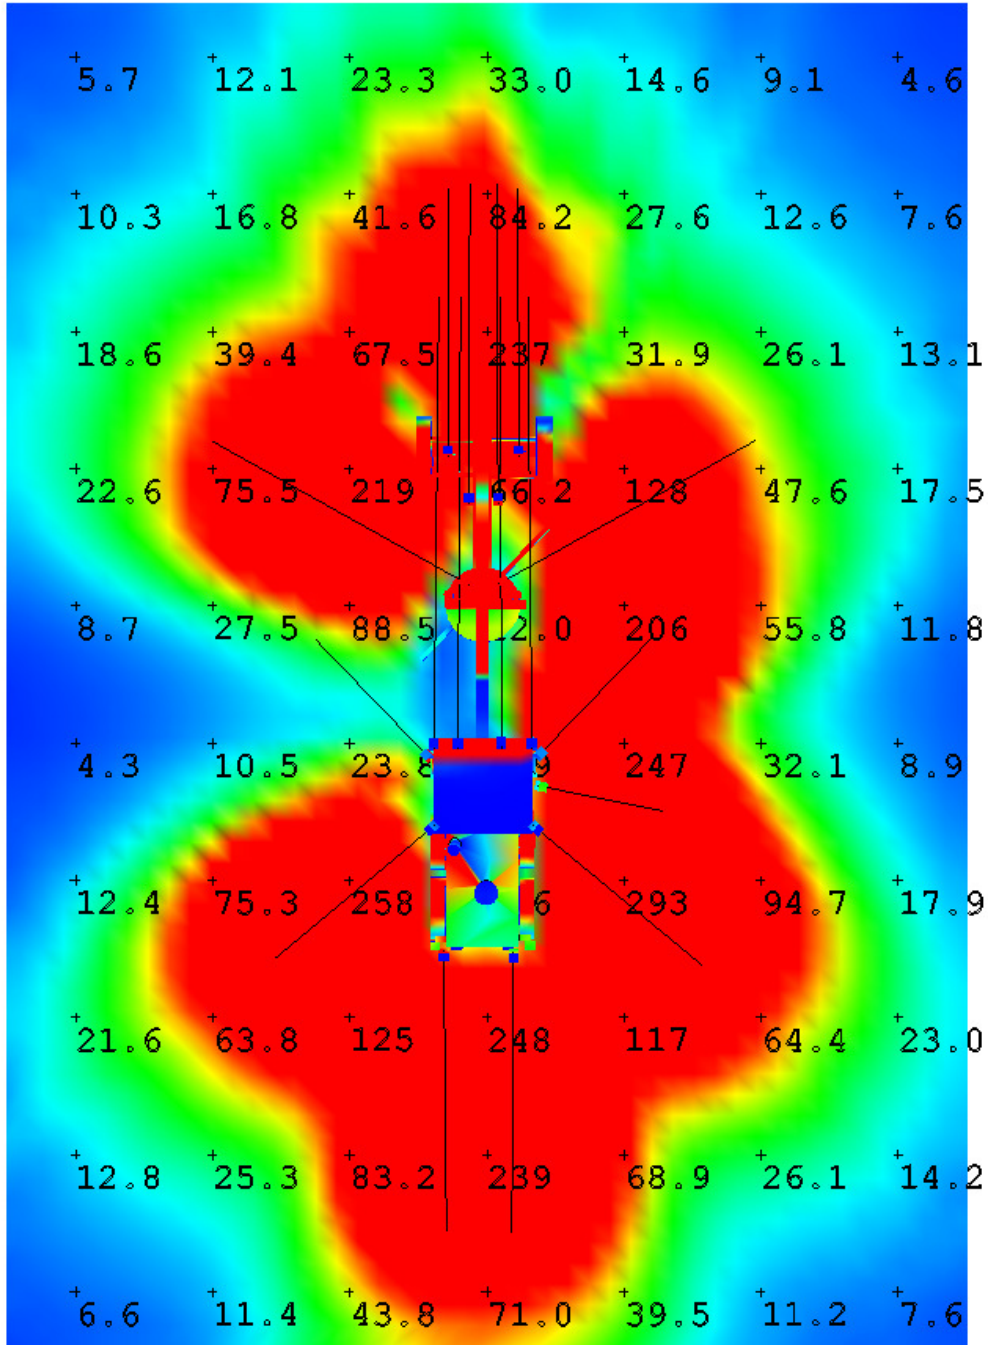

CATERPILLAR 16

- ALL MODELS -

Pseudo Color Top Down