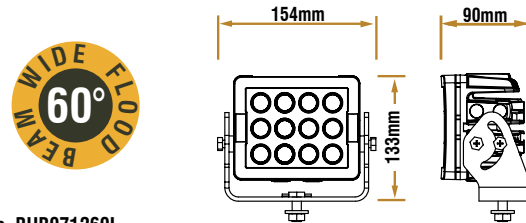

CATERPILLAR 16

- ALL MODELS -

BHB070560

LEDs	5 x 7W
Light Colour Temp	5700K
Effective Lumens	3305
Raw Lumens	4000
Voltage	9-32V
Amperage	2.92A @ 12V
Wattage	35W

Part No. BHB070560

BHB071260L

LEDs	12 x 7W Cree
Light Colour Temp	5700K
Effective Lumens	6697
Raw Lumens	9600
Voltage	9-32V
Amperage	7.0A @ 12V
Wattage	84W