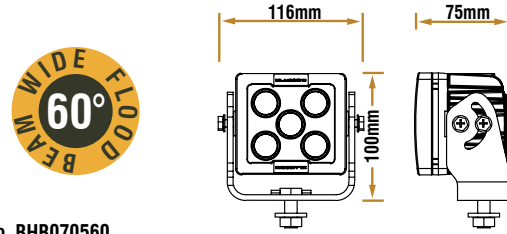

CATERPILLAR 16

- ALL MODELS -

1-11 BHB070560
4.56" Square Flood LED Work Light

- 1 & 2 - Front OEM Mounts, Forward Facing
- 3 & 4 - Top Side of Front Beam, Forward Facing
- 5 - Right Side Above Spade, Side Facing
- 6 - 9 - Top Front Of Cab, Forward Facing
- 10 - Front Bottom Left Of Cab, Forward Facing
- 11 - Right Middle Bottom of Cab, Side Facing

12-14 BHB071260
6.06" Rectangular Flood LED Work Light

- 12 - Left Side Above Spade, Side Facing
- 13 & 14 - Top Rear of Cab, Rear Facing
- 15 - Front Bottom Right Of Cab, Forward Facing
- 16 & 17 - Rear Radiator, Rear Facing

CATERPILLAR 16

- ALL MODELS -

BHB070560

LEDs	5 x 7W
Light Colour Temp	5700K
Effective Lumens	3305
Raw Lumens	4000
Voltage	9-32V
Amperage	2.92A @ 12V
Wattage	35W

Part No. BHB070560

BHB071260L

LEDs	12 x 7W Cree
Light Colour Temp	5700K
Effective Lumens	6697
Raw Lumens	9600
Voltage	9-32V
Amperage	7.0A @ 12V
Wattage	84W