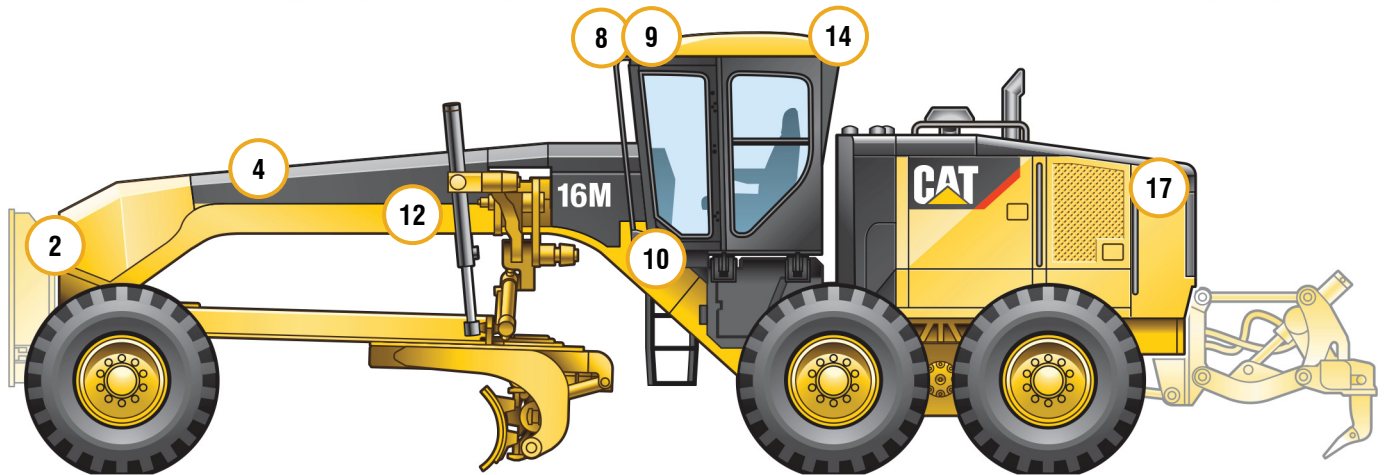

CATERPILLAR 16

- ALL MODELS -

1-11 BHB070560
4.56" Square Flood LED Work Light

- 1 & 2 - Front OEM Mounts, Forward Facing
- 3 & 4 - Top Side of Front Beam, Forward Facing
- 5 - Right Side Above Spade, Side Facing
- 6 - 9 - Top Front Of Cab, Forward Facing
- 10 - Front Bottom Left Of Cab, Forward Facing
- 11 - Right Middle Bottom of Cab, Side Facing

12-14 BHB071260
6.06" Rectangular Flood LED Work Light

- 12 - Left Side Above Spade, Side Facing
- 13 & 14 - Top Rear of Cab, Rear Facing
- 15 - Front Bottom Right Of Cab, Forward Facing
- 16 & 17 - Rear Radiator, Rear Facing