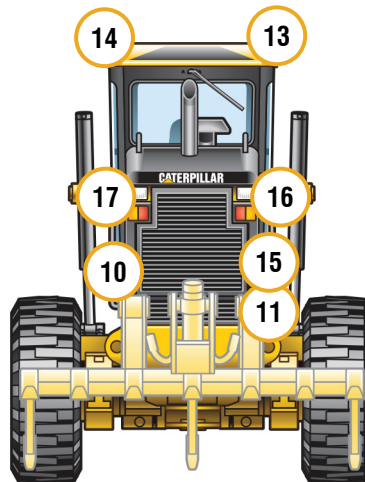

CATERPILLAR 16

- ALL MODELS -

1-11 BHB070560
4.56" Square Flood LED Work Light

- 1 & 2 - Front OEM Mounts, Forward Facing
- 3 & 4 - Top Side of Front Beam, Forward Facing
- 5 - Right Side Above Spade, Side Facing
- 6 - 9 - Top Front Of Cab, Forward Facing
- 10 - Front Bottom Left Of Cab, Forward Facing
- 11 - Right Middle Bottom of Cab, Side Facing

12-14 BHB071260
6.06" Rectangular Flood LED Work Light

- 12 - Left Side Above Spade, Side Facing
- 13 & 14 - Top Rear of Cab, Rear Facing
- 15 - Front Bottom Right Of Cab, Forward Facing
- 16 & 17 - Rear Radiator, Rear Facing

CATERPILLAR 16

- ALL MODELS -

BHB070560

LEDs	5 x 7W
Light Colour Temp	5700K
Effective Lumens	3305
Raw Lumens	4000
Voltage	9-32V
Amperage	2.92A @ 12V
Wattage	35W

Part No. BHB070560

BHB071260L

LEDs	12 x 7W Cree
Light Colour Temp	5700K
Effective Lumens	6697
Raw Lumens	9600
Voltage	9-32V
Amperage	7.0A @ 12V
Wattage	84W