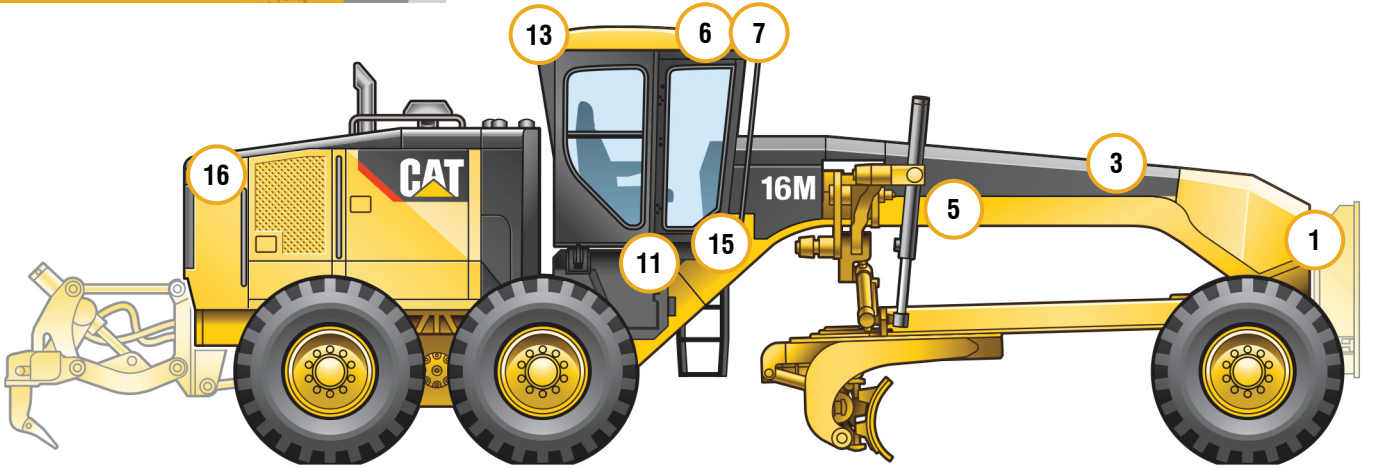

CATERPILLAR 16

- ALL MODELS -

1-11 BHB070560
4.56" Square Flood LED Work Light

- 1 & 2 - Front OEM Mounts, Forward Facing
- 3 & 4 - Top Side of Front Beam, Forward Facing
- 5 - Right Side Above Spade, Side Facing
- 6 - 9 - Top Front Of Cab, Forward Facing
- 10 - Front Bottom Left Of Cab, Forward Facing
- 11 - Right Middle Bottom of Cab, Side Facing

12-14 BHB071260
6.06" Rectangular Flood LED Work Light

- 12 - Left Side Above Spade, Side Facing
- 13 & 14 - Top Rear of Cab, Rear Facing
- 15 - Front Bottom Right Of Cab, Forward Facing
- 16 & 17 - Rear Radiator, Rear Facing