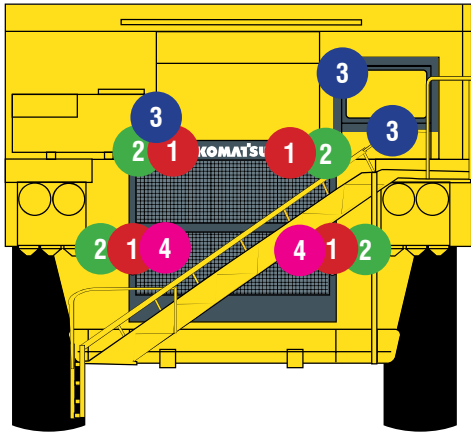

KOMATSU 960

- ALL MODELS -

1 MIL-SP520

4" Square Spot LED Work Light

- 2x Left & Right Top of Radiator Grill Forward Facing
- 2x Left & Right Sides of Radiator Forward Facing

2 MIL-SP540

4" Square Flood LED Work Light

- 2x Left & Right Top of Radiator Forward Facing
- 2x Left & Right Sides of Radiator Forward Facing
- 2x Left and Right Sides of Platform Side Facing
- 2x OEM Tail Lights

3 DURA-M460

2" Round Flood LED Pod