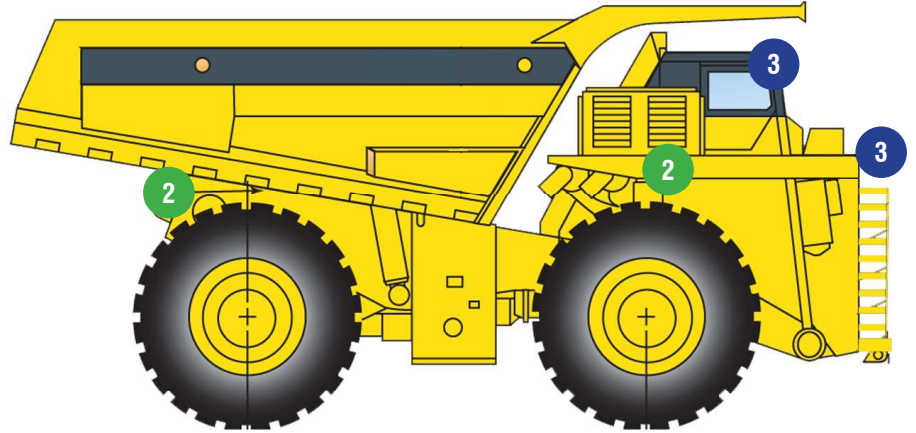

KOMATSU 960

- ALL MODELS -

1 MIL-SP520

4" Square Spot LED Work Light

- 2x Left & Right Top of Radiator Grill Forward Facing
- 2x Left & Right Sides of Radiator Forward Facing

2 MIL-SP540

4" Square Flood LED Work Light

- 2x Left & Right Top of Radiator Forward Facing
- 2x Left & Right Sides of Radiator Forward Facing
- 2x Left and Right Sides of Platform Side Facing
- 2x OEM Tail Lights

3 DURA-M460

2" Round Flood LED Pod