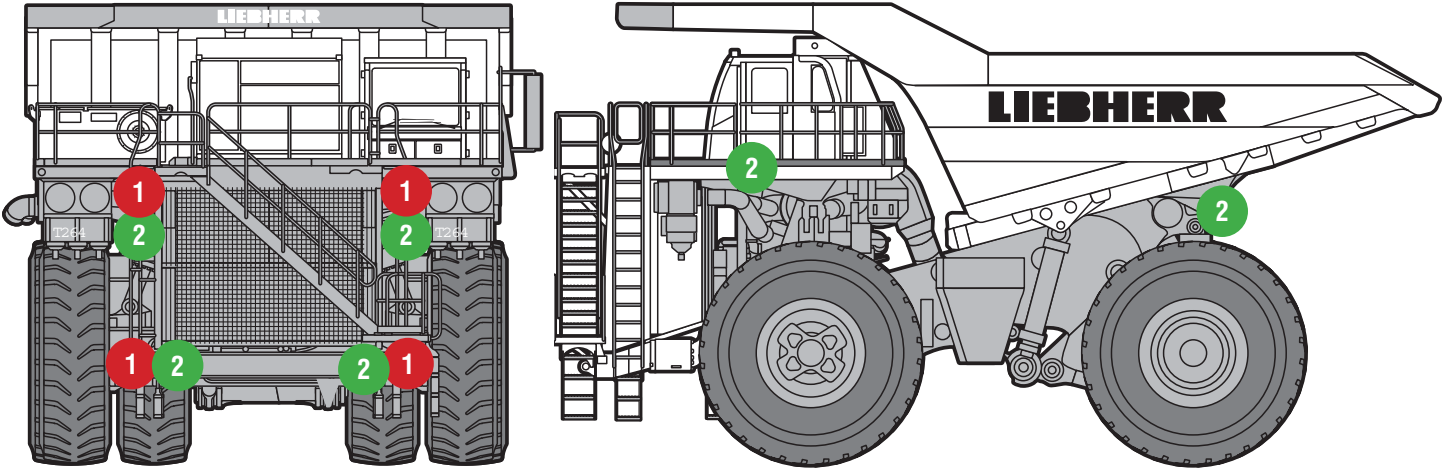

# LIEBHERR T264

- ALL MODELS -

**1 BHB07123065**  
**7" Rectangle Flood LED Work Light**

- Right & Left Top of Radiator  
Forward Facing
- Right & Left Bottom of Radiator  
Forward Facing

**2 BHB071260L**  
**7" Rectangle Flood LED Work Light**

- Right & Left Top of Radiator  
Forward Facing
- Right & Left Bottom of Radiator  
Forward Facing
- Right & Left of Cab Deck  
Forward Facing
- Right & Left Rear of Chassis  
Rear Facing