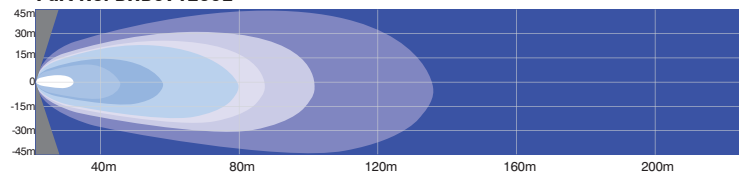

Part No. BHB071260L