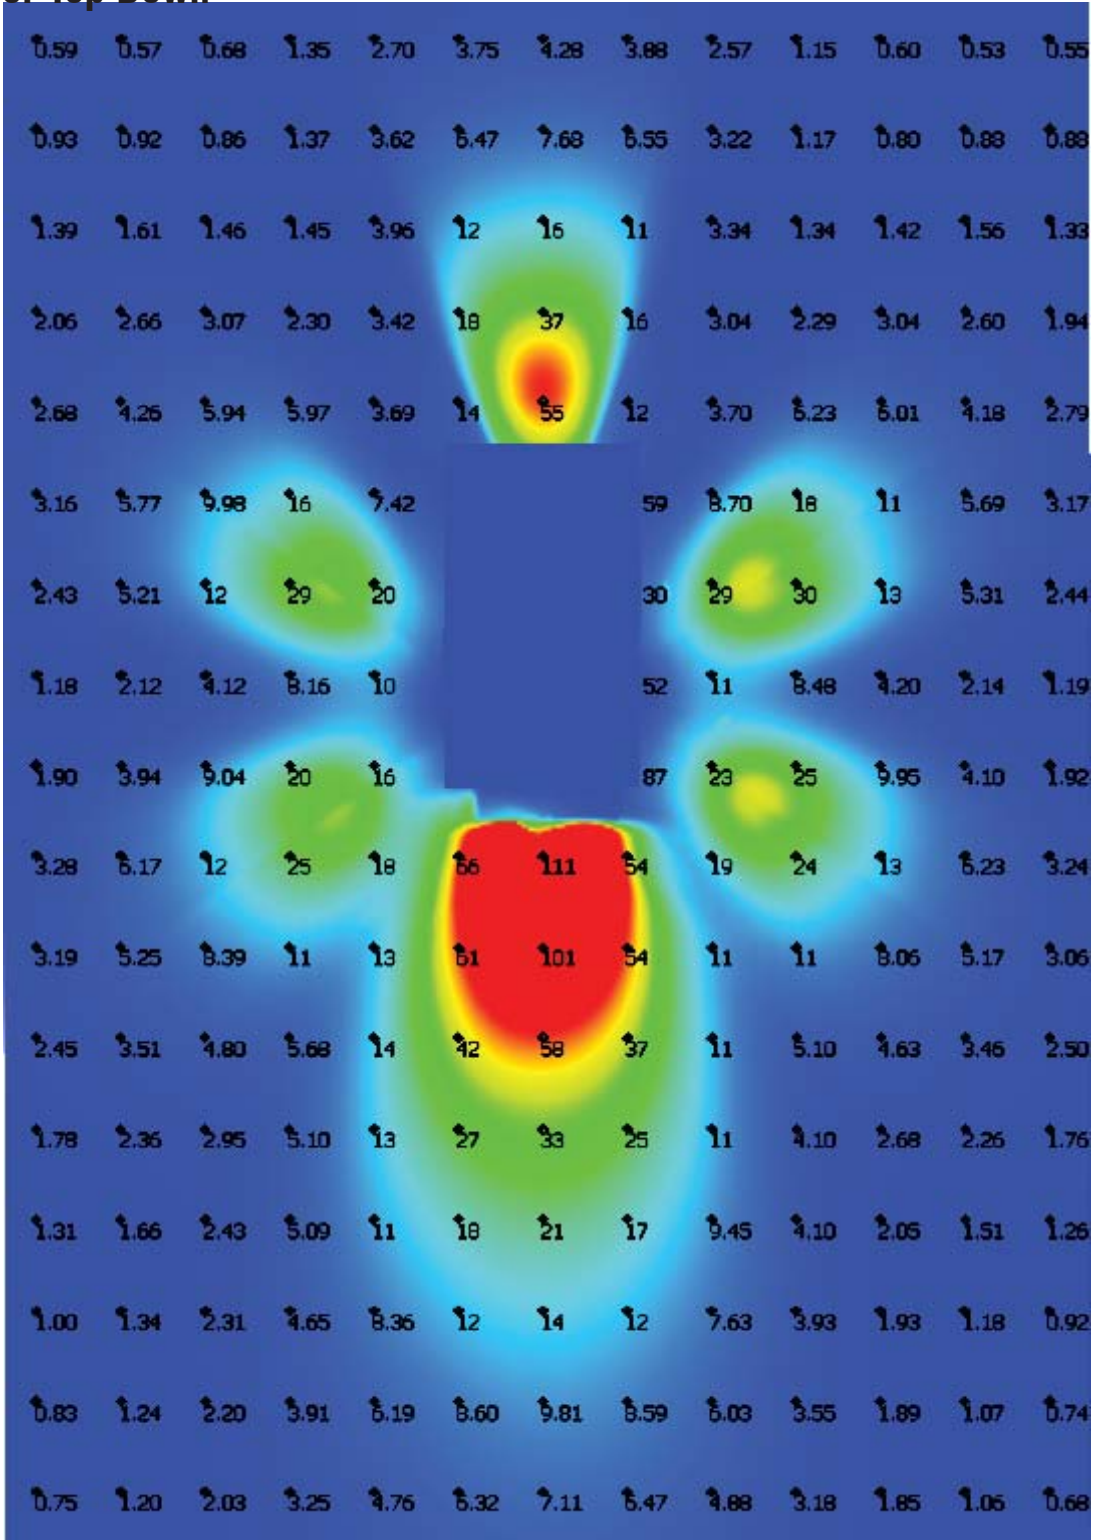

### BHB071260L

LEDs	12 x 7W Cree
Light Colour Temp	5700K
Effective Lumens	6697
Raw Lumens	9600
Voltage	9-32V
Amperage	7.0A @ 12V
Wattage	84W

Part No. BHB071260L

## Pseudo Color Top Down