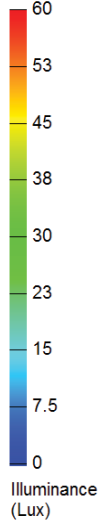

LIEBHERR T264

- ALL MODELS -

Pseudo Color Top Down