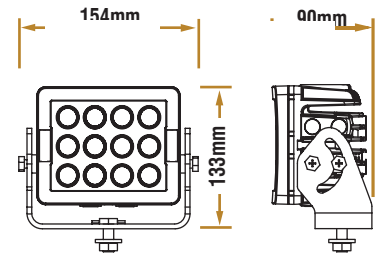

BHB071260L

LEDs	12 x 7W Cree
Light Colour Temp	5700K
Effective Lumens	6697
Raw Lumens	9600
Voltage	9-32V
Amperage	7.0A @ 12V
Wattage	84W